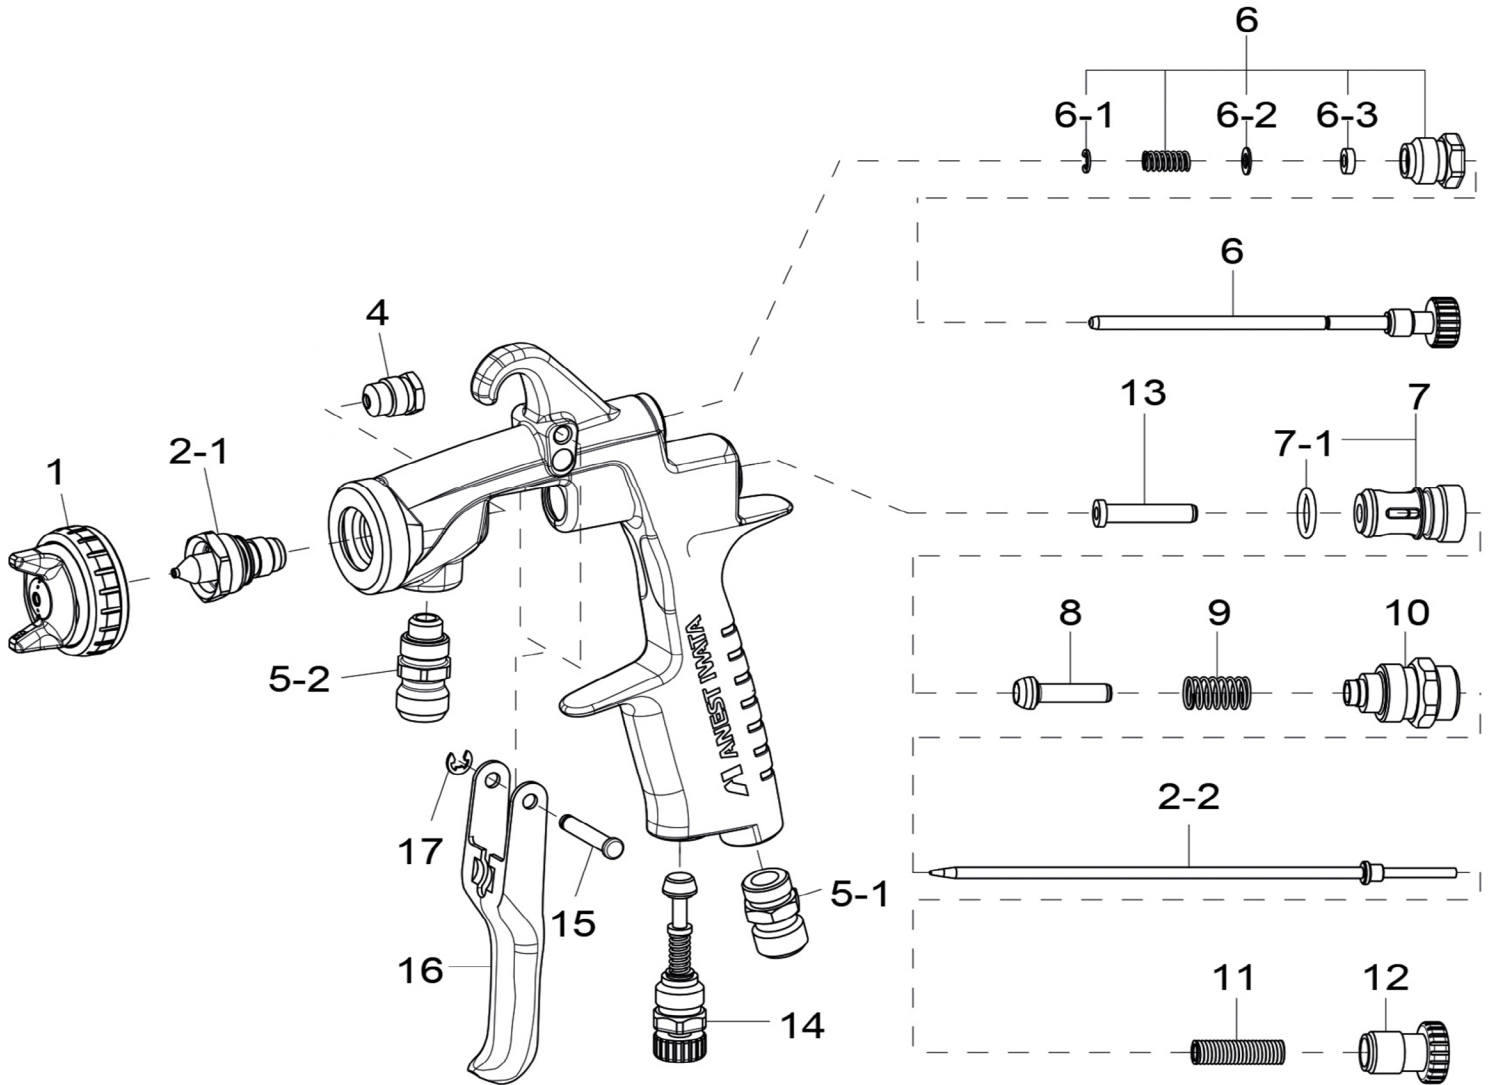

ANEST  
IWATA  
LPH101P | LPH101LVP

REF#	PART #	DESCRIPTION	REMARKS
1	93832532	AIR CAP MARKED "E1"	0.8P/1.0P/1.3P/1.5P
1	93811602	AIR CAP MARKED "G2"	1.2P
1	93500651	AIR CAP MARKED "LV6"	0.8LVP/1.0LVP
2	93855600	NOZZLE/NEEDLE SET 0.8P	LPH101P
2	93856600	NOZZLE/NEEDLE SET 1.0P	LPH101P
2	93857600	NOZZLE/NEEDLE SET 1.2P	LPH101P
2	93833530	NOZZLE/NEEDLE SET 1.3P	LPH101P
2	93802600	NOZZLE/NEEDLE SET 1.5P	LPH101P
2	93512650	NOZZLE/NEEDLE SET 0.8LVP	LPH101LVP
2	93502650	NOZZLE/NEEDLE SET 1.0LVP	LPH101LVP
2-1	SET ONLY	FLUID NOZZLE	SET
2-2	SET ONLY	FLUID NEEDLE	SET
4	93765610	CARTRIDGE PACKING	
5-1	93660300	AIR NIPPLE 1/4"	
5-2	93515600	FLUID NIPPLE 3/8"	
5-2	93584530	FLUID NIPPLE 1/4"	OPTIONAL
6	93842531	PATTERN ADJUST SET	

REF#	PART #	DESCRIPTION
7	93843530	AIR VALVE SEAT SET
7-1	96638008	O RING
8	93591530	AIR VALVE
9	93719530	AIR VALVE SPRING
10	93844532	FLUID ADJUST GUIDE SET
11	93593530	FLUID NEEDLE SPRING
12	93594532	FLUID ADJUST KNOB
13	93935430	AIR VALVE SHAFT
14	93845531	AIR ADJUST SET
15	93667360	TRIGGER STUD
16	93597530	TRIGGER
17	93912030	STOPPER (2 PACK)
N/P	93576530	AIR CAP GASKET (BLACK)
N/P	93608320	AIR CAP GASKET (WHITE)
N/P	93538600	GUN WRENCH
N/P	5650	REPAIR KIT (Includes Ref# 3,6-1,8,10,14,16)
*N/P Not Pictured*		2018 EDITION