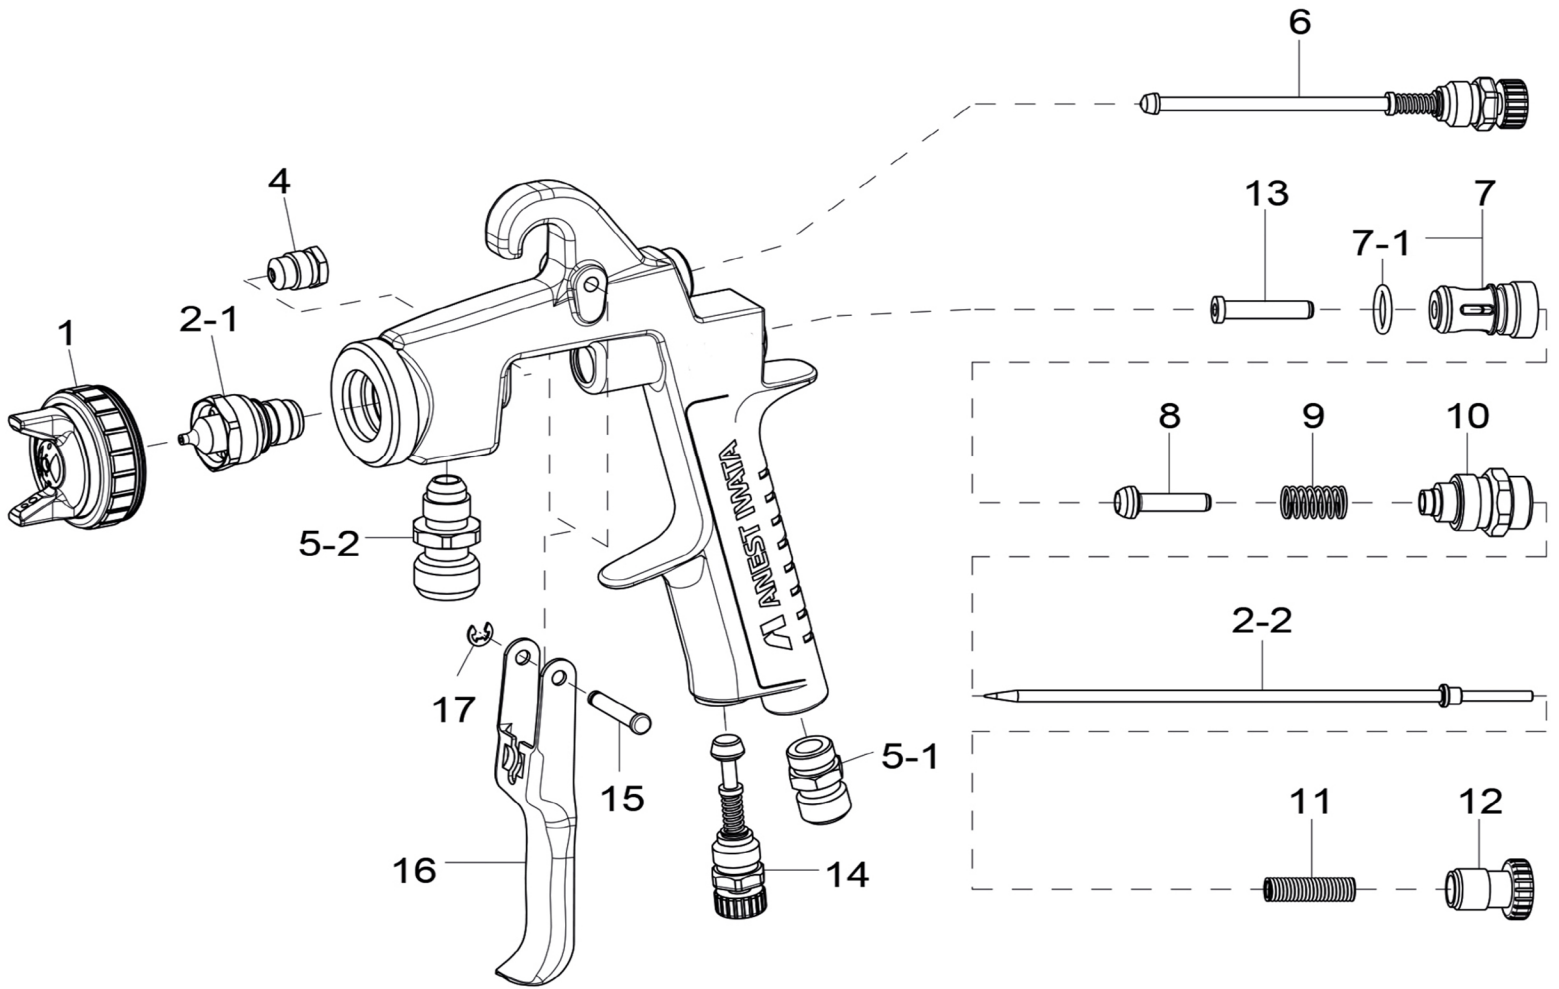

ANEST
IWATA
LPH200P | LPH200LVP

REF#	PART #	DESCRIPTION	REMARKS
1	93822601	AIR CAP SET	MARKED "G2"
1	93587601	AIR CAP SET	MARKED "LV6"
2	93859600	NOZZLE/NEEDLE SET 1.0	LPH200P
2	93858600	NOZZLE/NEEDLE SET 1.2	LPH200P
2	93860600	NOZZLE/NEEDLE SET 1.4	LPH200P
2	93593600	NOZZLE/NEEDLE SET 0.8LV	LPH200LVP
2	93594600	NOZZLE/NEEDLE SET 1.0LV	LPH200LVP
2	93595600	NOZZLE/NEEDLE SET 1.2LV	LPH200LVP
2-1	SET ONLY	FLUID NOZZLE	SUPPLIED AS SET
2-2	SET ONLY	FLUID NEEDLE	SUPPLIED AS SET
4	93765610	CARTRIDGE PACKING	
5-1	93660300	AIR NIPPLE 1/4"	
5-2	93515600	FLUID NIPPLE 3/8"	
6	93840601	PATTERN ADJUST SET	LPH200P/LPH2003
6	93898600	PATTERN ADJUST SET	LPH200LVP
7	93843530	AIR VALVE SEAT SET	

REF#	PART #	DESCRIPTION
7-1	96638008	O RING
8	93591530	AIR VALVE
9	93719530	AIR VALVE SPRING
10	93844532	FLUID ADJUST GUIDE SET
11	93593530	FLUID NEEDLE SPRING
12	93594532	FLUID ADJUST KNOB
13	93935430	AIR VALVE SHAFT
14	93845531	AIR ADJUST SET
15	93667360	TRIGGER STUD
16	93517600	TRIGGER
17	93912030	STOPPER (2 PACK)
N/P	93512600	AIR CAP GASKET (BLACK)
N/P	93708240	AIR CAP GASKET (WHITE)
N/P	93538600	GUN WRENCH
N/P	5650	REPAIR KIT (Includes Ref# 7-1,9,11,15,17,20)
N/P Not Pictured		2018 EDITION