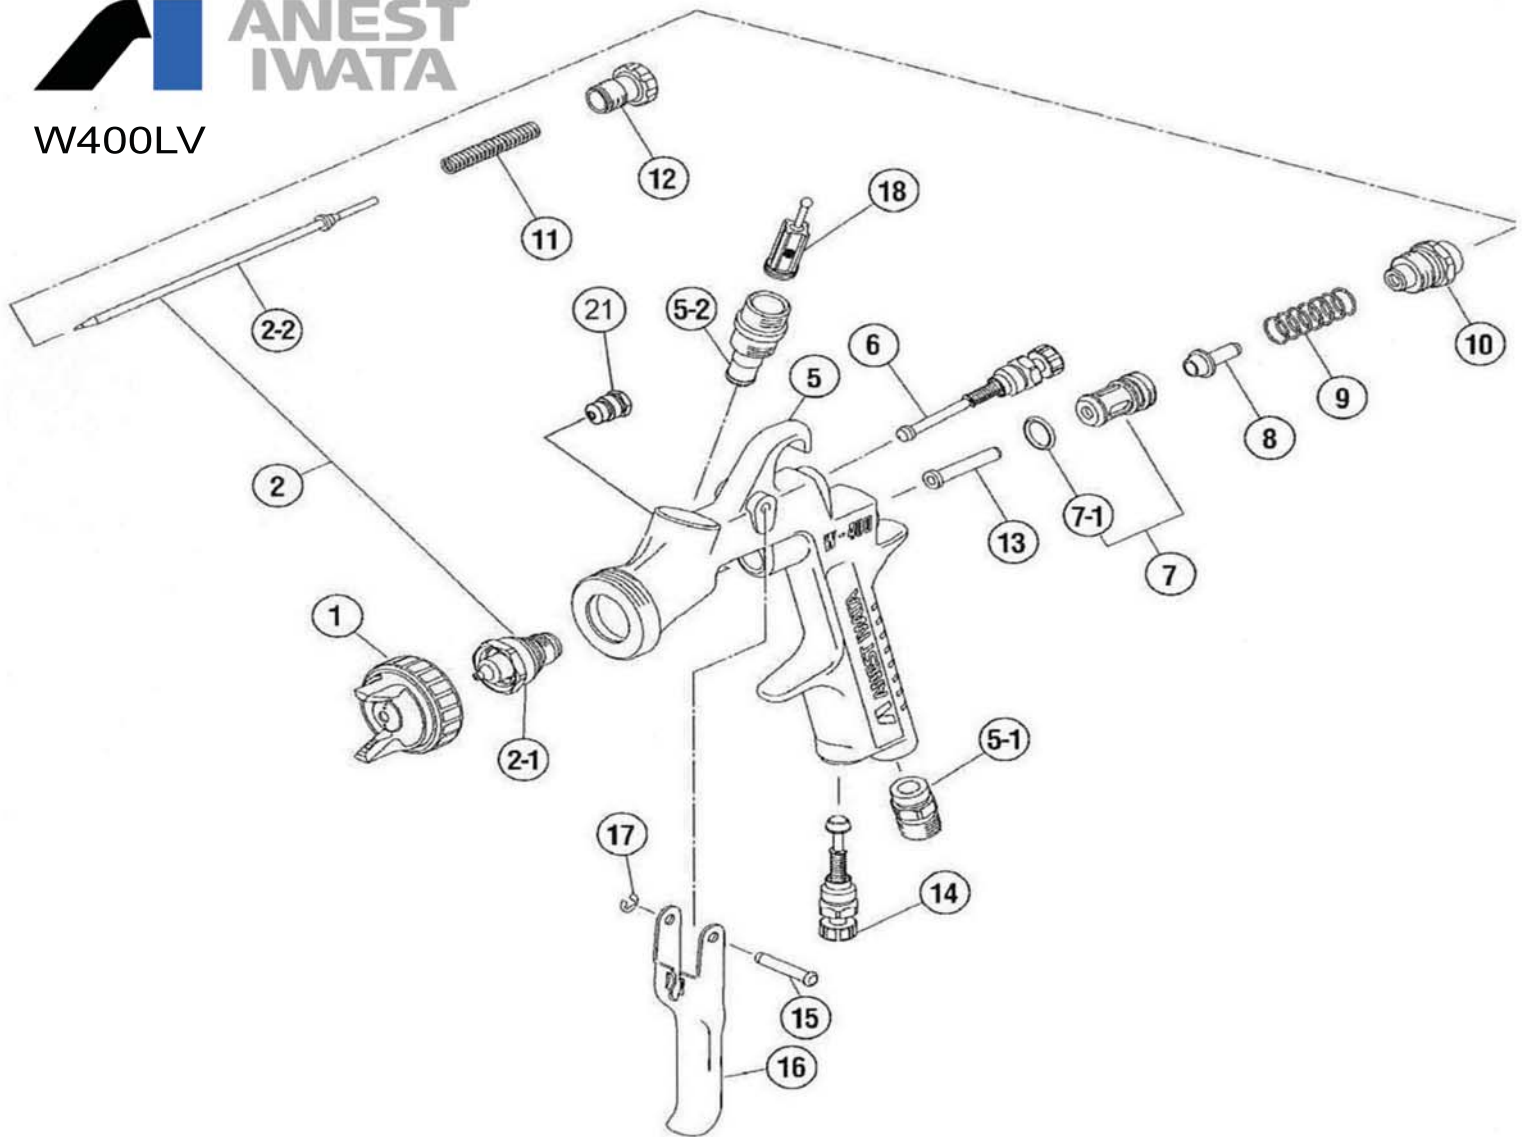

W400LV

REF#	PART #	DESCRIPTION	REMARKS
1	93631621	AIR CAP "LV4"	
2	93627610	NOZZLE/NEEDLE SET 1.2	
2	93634610	NOZZLE/NEEDLE SET 1.3	
2	93628610	NOZZLE/NEEDLE SET 1.4	
2	93622620	NOZZLE/NEEDLE SET 1.6	
2	93635620	NOZZLE/NEEDLE SET 1.8	
2-1	93624610	FLUID NOZZLE 1.2	MARKED 400WB/12
2-1	93633610	FLUID NOZZLE 1.3	MARKED 400WB/13
2-1	93625610	FLUID NOZZLE 1.4	MARKED 400WB/14
2-1	93621620	FLUID NOZZLE 1.6	MARKED 400WB/16
2-1	93636620	FLUID NOZZLE 1.8	MARKED 400WB/18
2-2	93829600	FLUID NEEDLE 1.2	MARKED 40012
2-2	93830600	FLUID NEEDLE 1.3/1.4/1.6	MARKED 20015
2-2	93831600	FLUID NEEDLE 1.8	MARKED 20020
5	N/A	GUN BODY	
5-1	93660300	AIR NIPPLE 1/4"	
5-2	93650531	FLUID NIPPLE	
N/P	93538600	GUN WRENCH	

REF#	PART #	DESCRIPTION
6	93842601	PATTERN ADJUST SET
7	93843530	AIR VALVE SEAT SET
7-1	96638008	ORING
8	93591530	AIR VALVE
9	93719530	AIR VALVE SPRING
10	93844532	FLUID ADJUST GUIDE SET
11	93593530	FLUID NEEDLE SPRING
12	93594532	FLUID ADJUST KNOB
13	93935430	AIR VALVE SHAFT
14	93845531	AIR ADJUST SET
15	93667360	TRIGGER STUD
16	93517600	TRIGGER
17	93912030	STOPPER (2 PACK)
18	93515500	FILTER (60 MESH)
21	93765610	CARTRIDGE PACKING
N/P	93512600	AIR CAP GASKET (BLACK)
N/P	93708240	AIR CAP GASKET (WHITE)
N/P	5650	REPAIR KIT (Includes Ref# 7-1,9,11,15,17,21)
N/P Not Pictured		2018 EDITION