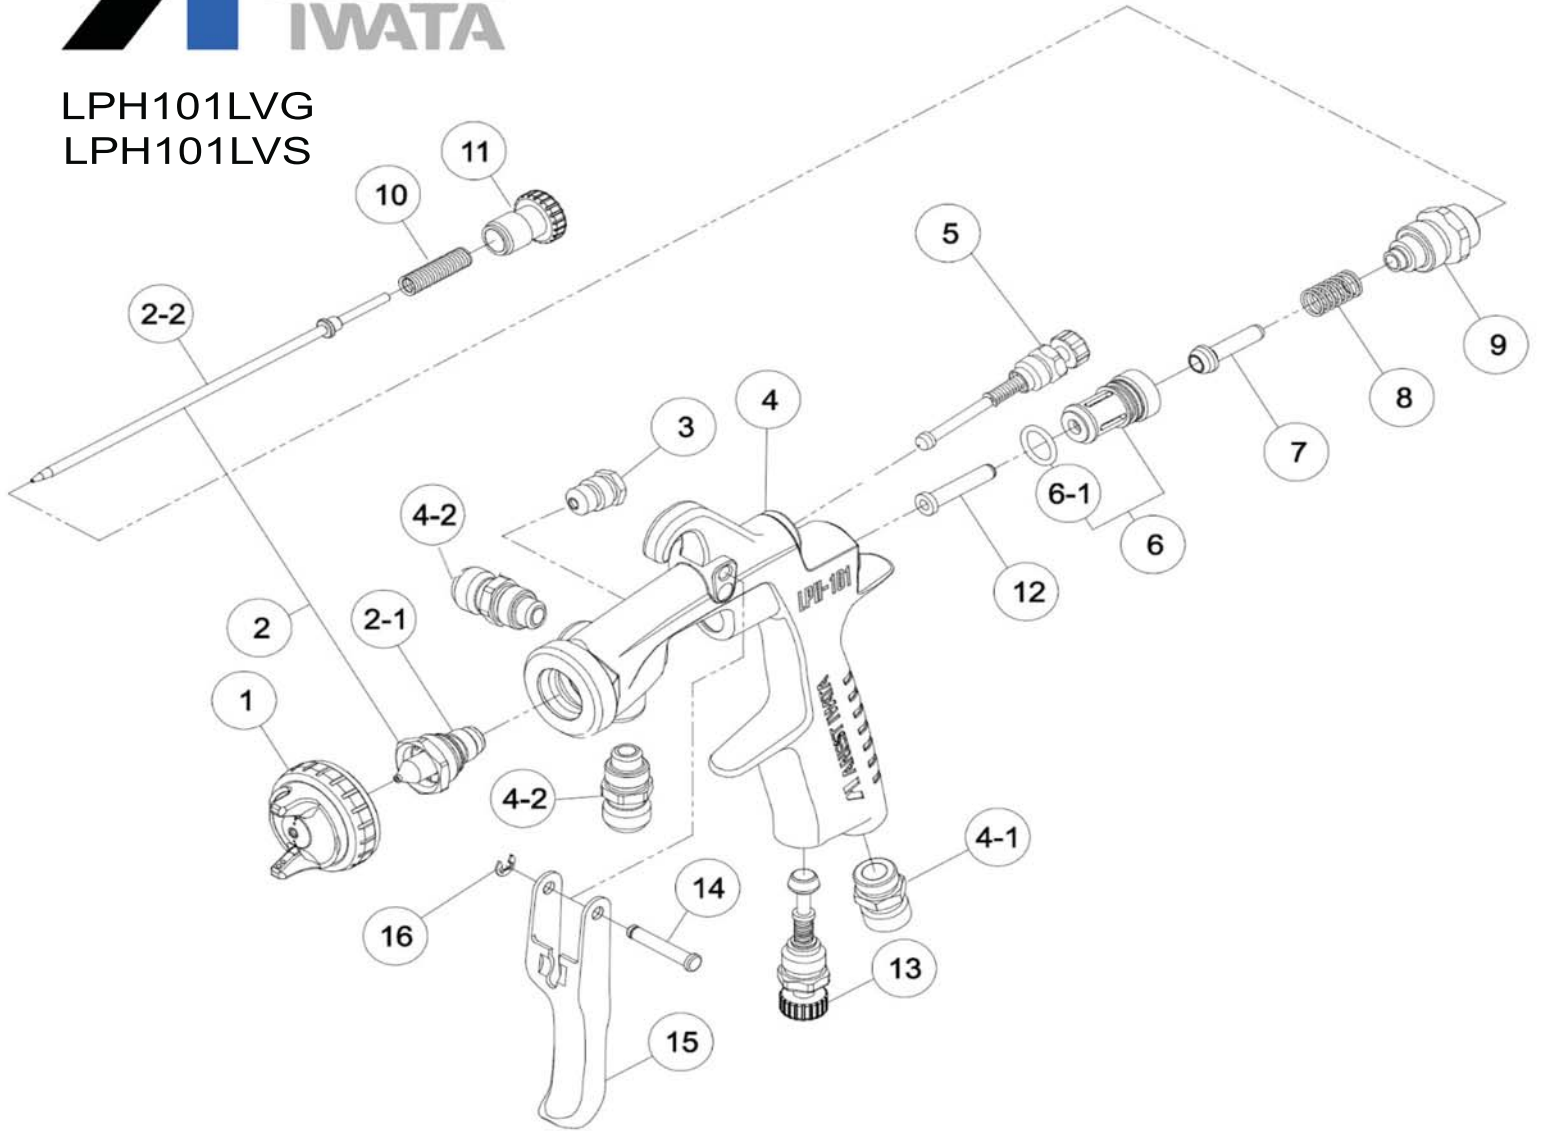

LPH101LVG
LPH101LVS

REF#	PART #	DESCRIPTION	REMARKS
1	93875602	AIR CAP (GRAVITY/SIPHON)	MARKED "LV4"
2	93867600	NOZZLE/NEEDLE SET 1.2LV	GRAVITY
2	93862600	NOZZLE/NEEDLE SET 1.4LV	GRAVITY/SIPHON
2	93869600	NOZZLE/NEEDLE SET 1.6LV	GRAVITY/SIPHON
2	93871600	NOZZLE/NEEDLE SET 1.8LV	GRAVITY
2-1	93544600	FLUID NOZZLE 1.2LV	MARKED 100LV/12
2-1	93542600	FLUID NOZZLE 1.4LV	MARKED 100LV/14
2-1	93545600	FLUID NOZZLE 1.6LV	MARKED 100LV/16
2-1	93546600	FLUID NOZZLE 1.8LV	MARKED 100LV/18
2-2	93537600	FLUID NEEDLE 1.2	MARKED 10008H
2-2	93578530	FLUID NEEDLE 1.4/1.5/1.6	MARKED 10013
2-2	93703530	FLUID NEEDLE 1.8	MARKED 10018
3	93765610	CARTRIDGE PACKING	
4-1	93660300	AIR NIPPLE 1/4"	
4-2	93584530	FLUID NIPPLE 1/4"	GRAVITY/SIPHON
5	93842531	PATTERN ADJUST SET	

REF#	PART #	DESCRIPTION
6	93843530	AIR VALVE SEAT SET
6-1	96638008	O RING
7	93591530	AIR VALVE
8	93719530	AIR VALVE SPRING
9	93844532	FLUID ADJUST GUIDE SET
10	93593530	FLUID NEEDLE SPRING
11	93594532	FLUID ADJUST KNOB
12	93935430	AIR VALVE SHAFT
13	93845531	AIR ADJUST SET
14	93667360	TRIGGER STUD
15	93597530	TRIGGER
16	93912030	STOPPER (2 PACK)
N/P	93576530	AIR CAP GASKET (BLACK)
N/P	93608320	AIR CAP GASKET (WHITE)
N/P	93538600	GUN WRENCH
N/P	5650	REPAIR KIT (Includes Ref# 3,6-1,8,10,14,16)
N/P Not Pictured		2018 EDITION