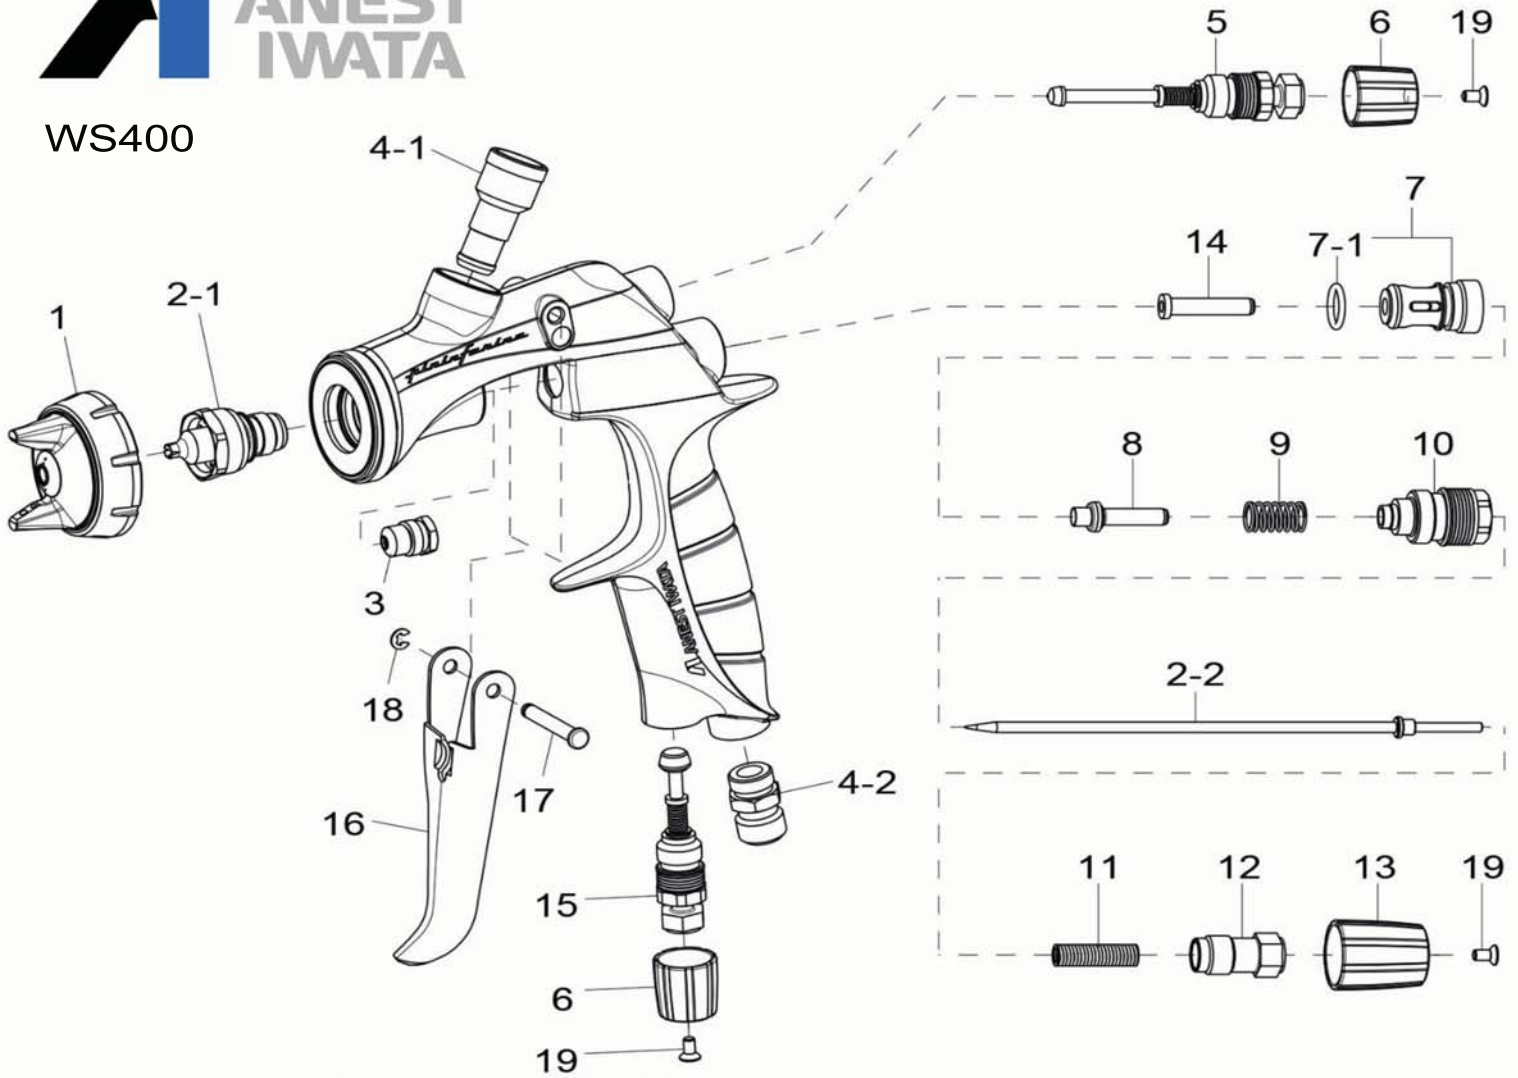

**WS400**

REF#	PART #	DESCRIPTION	REMARKS
1	93505300	WS400 AIR CAP	WS400HD
2-1	93505870	FLUID NOZZLE 1.2HD	WS400HD
2-1	93506860	FLUID NOZZLE OBS	WS400HD
2-1	93506940	FLUID NOZZLE 1.3HD	WS400HD
2-1	93506950	FLUID NOZZLE 1.4HD	WS400HD
2-1	93506960	FLUID NOZZLE 1.5HD	WS400HD
2-2	93829600	FLUID NEEDLE 1.2	WS400HD
2-2	93830600	FLUID NEEDLE 1.3-1.5/OBS	
SET	93505880	NOZZLE/NEEDLE ASSY 1.2HD	WS400HD
SET	93506850	NOZZLE/NEEDLE ASSY OBS	WS400HD
SET	93506910	NOZZLE/NEEDLE ASSY 1.3HD	WS400HD
SET	93506920	NOZZLE/NEEDLE ASSY 1.4HD	WS400HD
SET	93506930	NOZZLE/NEEDLE ASSY 1.5HD	WS400HD
3	93765610	CARTRIDGE PACKING ASSY	
4-1	93505421	FLUID NIPPLE 1/4"	
4-2	93660300	AIR NIPPLE 1/4"	
5	93505432	PATTERN ADJUST SET (NEW)	
6	93505471	ADJUST KNOB (NEW)	

REF#	PART #	DESCRIPTION
7	93843530	AIR VALVE SEAT SET
7-1	96638008	O RING
8	93505480	AIR VALVE
9	93719530	AIR VALVE SPRING
10	93505492	FLUID ADJUST GUIDE SET
11	93593530	FLUID NEEDLE SPRING
12	93505822	FLUID ADJUST SCREW SET (NEW)
13	93505831	FLUID ADJUST KNOB (NEW)
14	93935430	AIR VALVE SHAFT
15	93505842	AIR ADJUST SET (NEW)
16	93505850	TRIGGER
17	93505860	TRIGGER STUD
18	96612025	E STOPPER
19	93506970	STAR FLAT HEAD BOLT
N/P	93505341	AIR CAP GASKET (BLACK)
N/P	93505330	AIR CAP GASKET (WHITE)
N/P	5652	REPAIR KIT (Includes Ref# 3,7,9,11,17,18)
**N/P Not Pictured**		2018 EDITION

REF#	PART #	DESCRIPTION
7	93843530	AIR VALVE SEAT SET
7-1	96638008	O RING
8	93505480	AIR VALVE
9	93719530	AIR VALVE SPRING
10	93505492	FLUID ADJUST GUIDE SET
11	93593530	FLUID NEEDLE SPRING
12	93505822	FLUID ADJUST SCREW SET
13	93512730	ENTECH FLUID ADJUST KNOB (GREEN)
14	93935430	AIR VALVE SHAFT
15	93505842	AIR ADJUST SET
16	93505850	TRIGGER
17	93505860	TRIGGER STUD
18	96612025	E STOPPER
19	93506970	STAR FLAT HEAD BOLT
N/P	93505330	AIR CAP GASKET (WHITE)
N/P	5652	REPAIR KIT (Includes Ref #'s 3, 7, 9, 11, 17, 18)
*N/P Not Pictured*		2018 EDITION