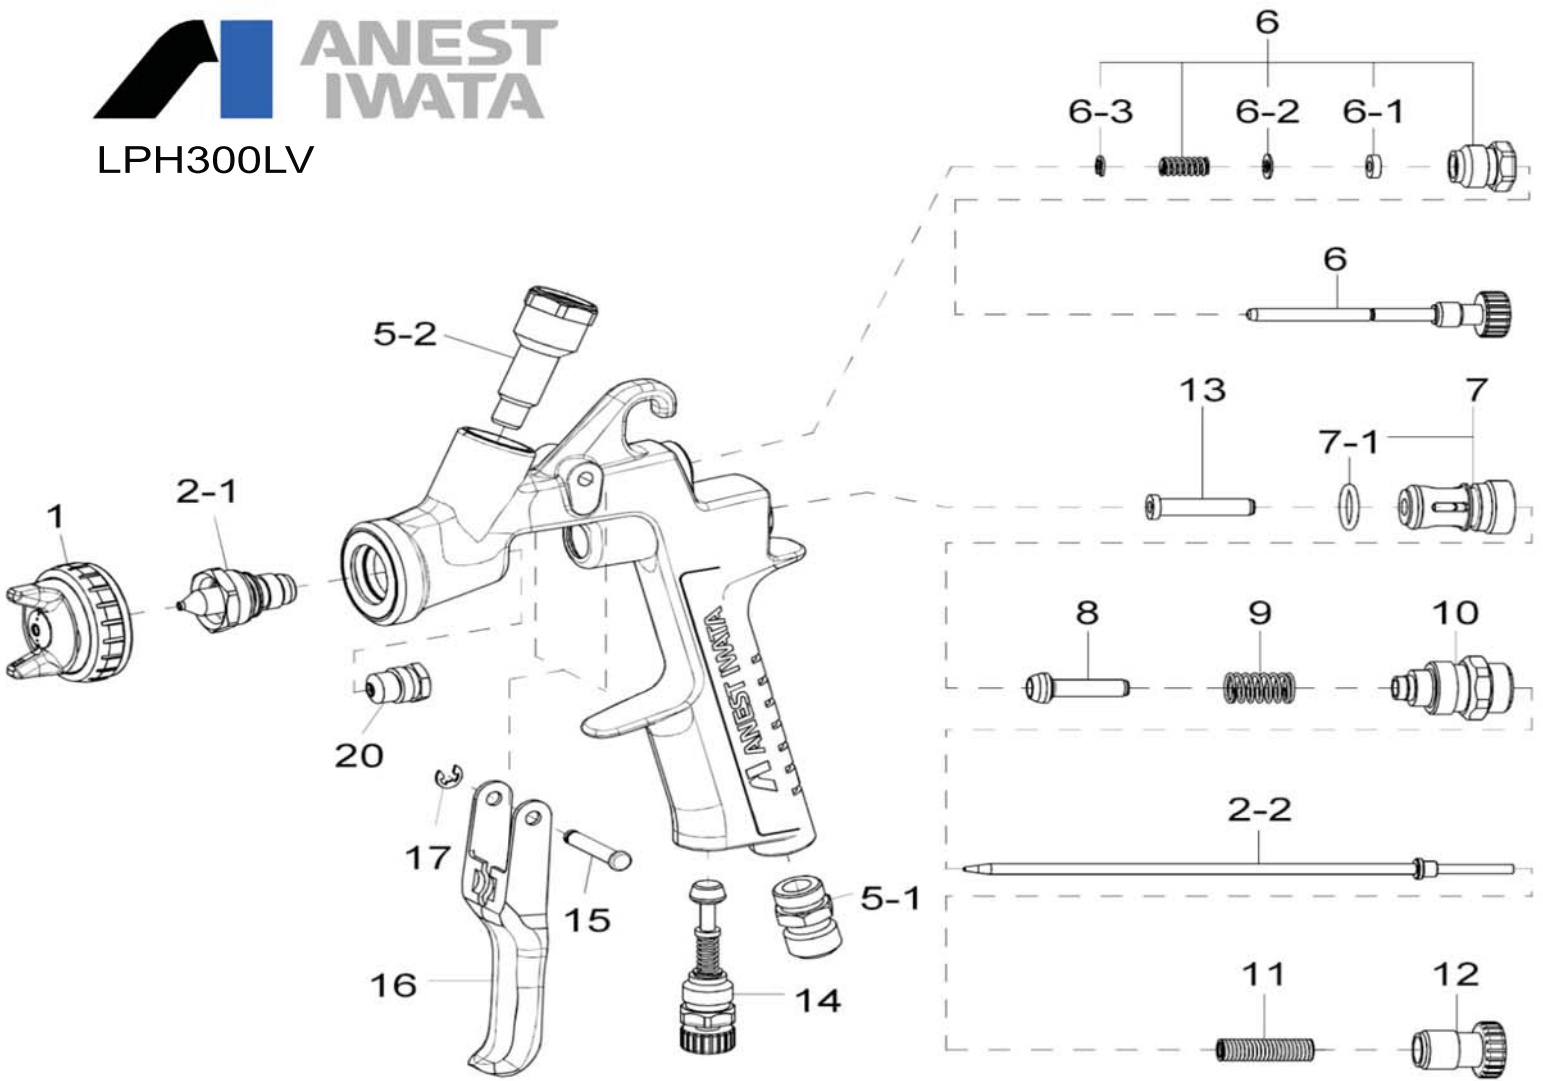

REF#	PART #	DESCRIPTION	REMARKS
1	93875602	AIR CAP "LPH101-LV"4	MARKED LPH101-LV4
2-1	93544600	FLUID NOZZLE 1.2LV	MARKED 100LV/12
2-1	93624600	FLUID NOZZLE 1.3LV	MARKED 100LV/13
2-1	93542600	FLUID NOZZLE 1.4LV	MARKED 100LV/14
2-1	93545600	FLUID NOZZLE 1.6LV	MARKED 100LV/16
2-1	93546600	FLUID NOZZLE 1.8LV	MARKED 100LV/18
2-1	93622600	FLUID NOZZLE 2.0LV	MARKED 100LV/20
2-2	93537600	FLUID NEEDLE 1.2	MARKED 10008H
2-2	93578530	FLUID NEEDLE 1.3/1.4/1.6	MARKED 10013
2-2	93703530	FLUID NEEDLE 1.8/2.0	MARKED 10018
SET	93867600	NOZZLE/NEEDLE SET 1.2LV	
SET	93623600	NOZZLE/NEEDLE SET 1.3LV	
SET	93862600	NOZZLE/NEEDLE SET 1.4LV	
SET	93869600	NOZZLE/NEEDLE SET 1.6LV	
SET	93871600	NOZZLE/NEEDLE SET 1.8LV	
SET	93621600	NOZZLE/NEEDLE SET 2.0LV	
5-1	93660300	AIR NIPPLE	
5-2	93575620	FLUID NIPPLE	
6	93577620	PATTERN ADJUST SET	
N/P	93538600	GUN WRENCH	

REF#	PART #	DESCRIPTION
6-1		STOPPER (NOT SOLD SEPERATELY)
6-2		WASHER (NOT SOLD SEPERATELY)
6-3		BACK RING (NOT SOLD SEPERATELY)
7	93843530	AIR VALVE SEAT SET
7-1	96638008	O RING
8	93591530	AIR VALVE
9	93719530	AIR VALVE SPRING
10	93844532	FLUID ADJUST GUIDE SET
11	93593530	FLUID NEEDLE SPRING
12	93594532	FLUID ADJUST KNOB
13	93935430	AIR VALVE SHAFT
14	93845531	AIR ADJUST SET
15	93667360	TRIGGER STUD
16	93597530	TRIGGER
17	93912030	STOPPER (2 PACK)
20	93765610	CARTRIDGE PACKING
N/P	93576530	AIR CAP GASKET (BLACK)
N/P	93608320	AIR CAP GASKET (WHITE)
N/P	5650	REPAIR KIT (Includes Ref# 7-1,9,11,15,17,20)
N/P Not Pictured		2018 EDITION