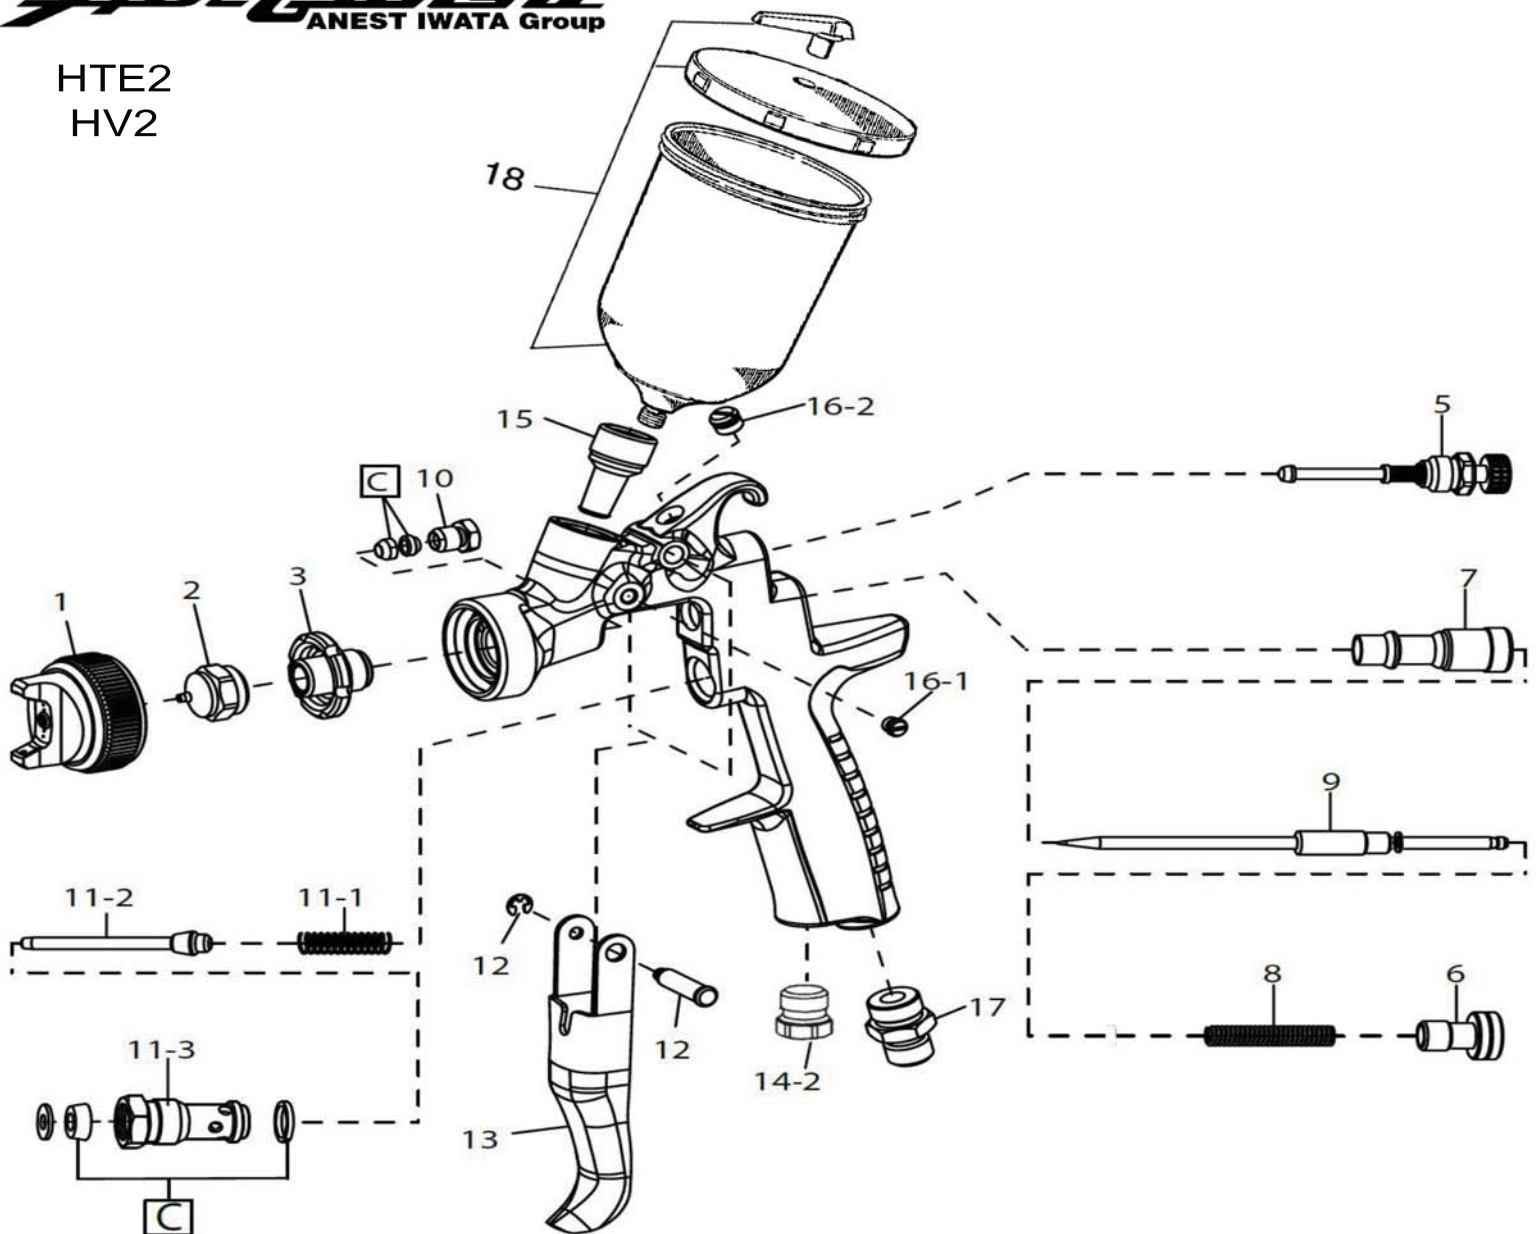

HTE2
HV2

REF#	PART #	DESCRIPTION	REMARKS
1	9250	AIR CAP SET AZ3HTE2 (NON-HVLP)	1.3 / 1.5
1	9251	AIR CAP SET AZ3HTE2 (NON-HVLP)	1.8 / 2.0
1	9252	AIR CAP SET AZ3HTE2 (NON-HVLP)	3.0
1	9253	AIR CAP SET AZ3HTE2 (NON-HVLP)	3.5
1	9254	AIR CAP SET AZ3HV2 (HVLP)	1.3 / 1.5 / 1.8 / 2.0
2	9186	NOZZLE/NEEDLE SET 1.3 (AZ3HTE2)	NON-HVLP
2	9187	NOZZLE/NEEDLE SET 1.5 (AZ3HTE2)	NON-HVLP
2	9220	NOZZLE/NEEDLE SET 1.8 (AZ3HTE2)	NON-HVLP
2	9221	NOZZLE/NEEDLE SET 2.0 (AZ3HTE2)	NON-HVLP
2	9224	NOZZLE/NEEDLE SET 3.0 (AZ3HTE2)	NON-HVLP
2	9225	NOZZLE/NEEDLE SET 3.5 (AZ3HTE2)	NON-HVLP
2	9173	NOZZLE/NEEDLE SET 1.3 (AZ3HV2)	HVLP
2	9152	NOZZLE/NEEDLE SET 1.5 (AZ3HV2)	HVLP
2	9153	NOZZLE/NEEDLE SET 1.8 (AZ3HV2)	HVLP
2	9154	NOZZLE/NEEDLE SET 2.0 (AZ3HV2)	HVLP
3	9193	NOZZLE HOLDER	
5	93842601	PATTERN ADJUSTMENT SET	
6	9145B	FLUID NEEDLE ADJUSTMENT KNOB	

REF#	PART #	DESCRIPTION	REMARKS
7	9135	NEEDLE GUIDE	
8	9155B	NEEDLE SPRING	
9	SET	FLUID NEEDLE (SOLD IN SET ONLY)	
10	9134	NEEDLE PACKING NUT	
11	9211	AIR VALVE SET	
11-1	9156B	AIR VALVE SPRING	
11-2	9146B	AIR VALVE SHAFT	
11-3	9148	AIR VALVE SEAT	
12	9133	TRIGGER STUD	
13	9256	TRIGGER	
14-2	93625370	PLUG (HTE2 / HV2 (HVLP))	
15	9195	THREADED BUSHING	
16-1	9196	SCREW	
16-2	9257	PLUG	
17	9213	AIR NIPPLE	
18	9131	600ML AKULON CUP SET	
C	9166	PACKING SET