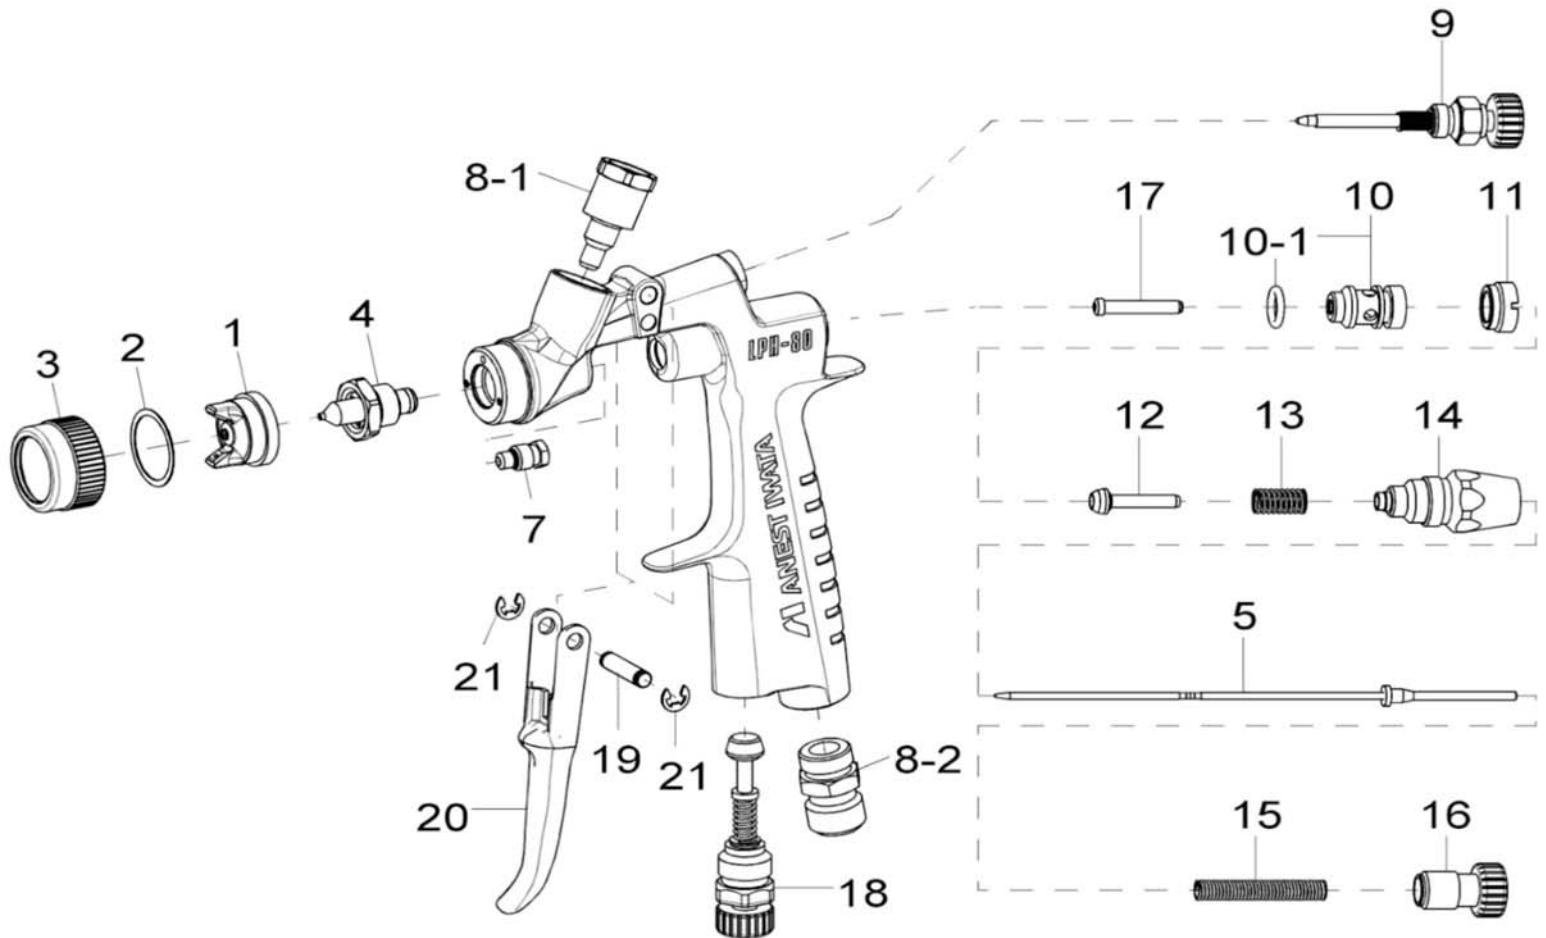

LPH80

REF#	PART #	DESCRIPTION	REMARKS
1	93557600	AIR CAP	0.4/0.6/0.8/1.0/1.2
1	93662600	AIR CAP "LPH80-E4"	1.0/1.2 (Wider Pattern)
2	93558600	AIR CAP GASKET	
3	93559600	COVER RING	
4	93570600	FLUID NOZZLE 0.4	MARKED AS L50/04
4	93568600	FLUID NOZZLE 0.6	MARKED AS L50/06
4	93761530	FLUID NOZZLE 0.8	MARKED AS L80/08
4	93560600	FLUID NOZZLE 1.0	MARKED AS L50/10
4	93760530	FLUID NOZZLE 1.2	MARKED AS L80/12
5	93891600	FLUID NEEDLE 0.4	MARKED AS I
5	93890600	FLUID NEEDLE 0.6/0.8	MARKED AS II
5	93886600	FLUID NEEDLE 1.0/1.2	MARKED AS 111
7	93940890	NEEDLE PACKING SET	
8-1	93753530	FLUID NIPPLE 1/8"	
8-2	93660300	AIR NIPPLE 1/4"	
N/P	93538600	GUN WRENCH	

REF#	PART #	DESCRIPTION
9	93748530	PATTERN ADJUST SET
10	93912880	AIR VALVE SEAT SET
10-1	96638005	O RING
11	93011880	AIR VALVE SEAT SCREW
12	93013880	AIR VALVE
13	93012880	AIR VALVE SPRING
14	93936880	FLUID ADJUST GUIDE SET
15	93015880	FLUID NEEDLE SPRING
16	93754530	FLUID ADJUST KNOB
17	93006880	AIR VALVE SHAFT
18	93845531	AIR ADJUST SET
19	93167890	TRIGGER STUD
20	93162890	TRIGGER
21	93912030	STOPPER
N/P	2860	REPAIR KIT (Includes Ref# 7,10-1,21)
N/P Not Pictured		2018 EDITION