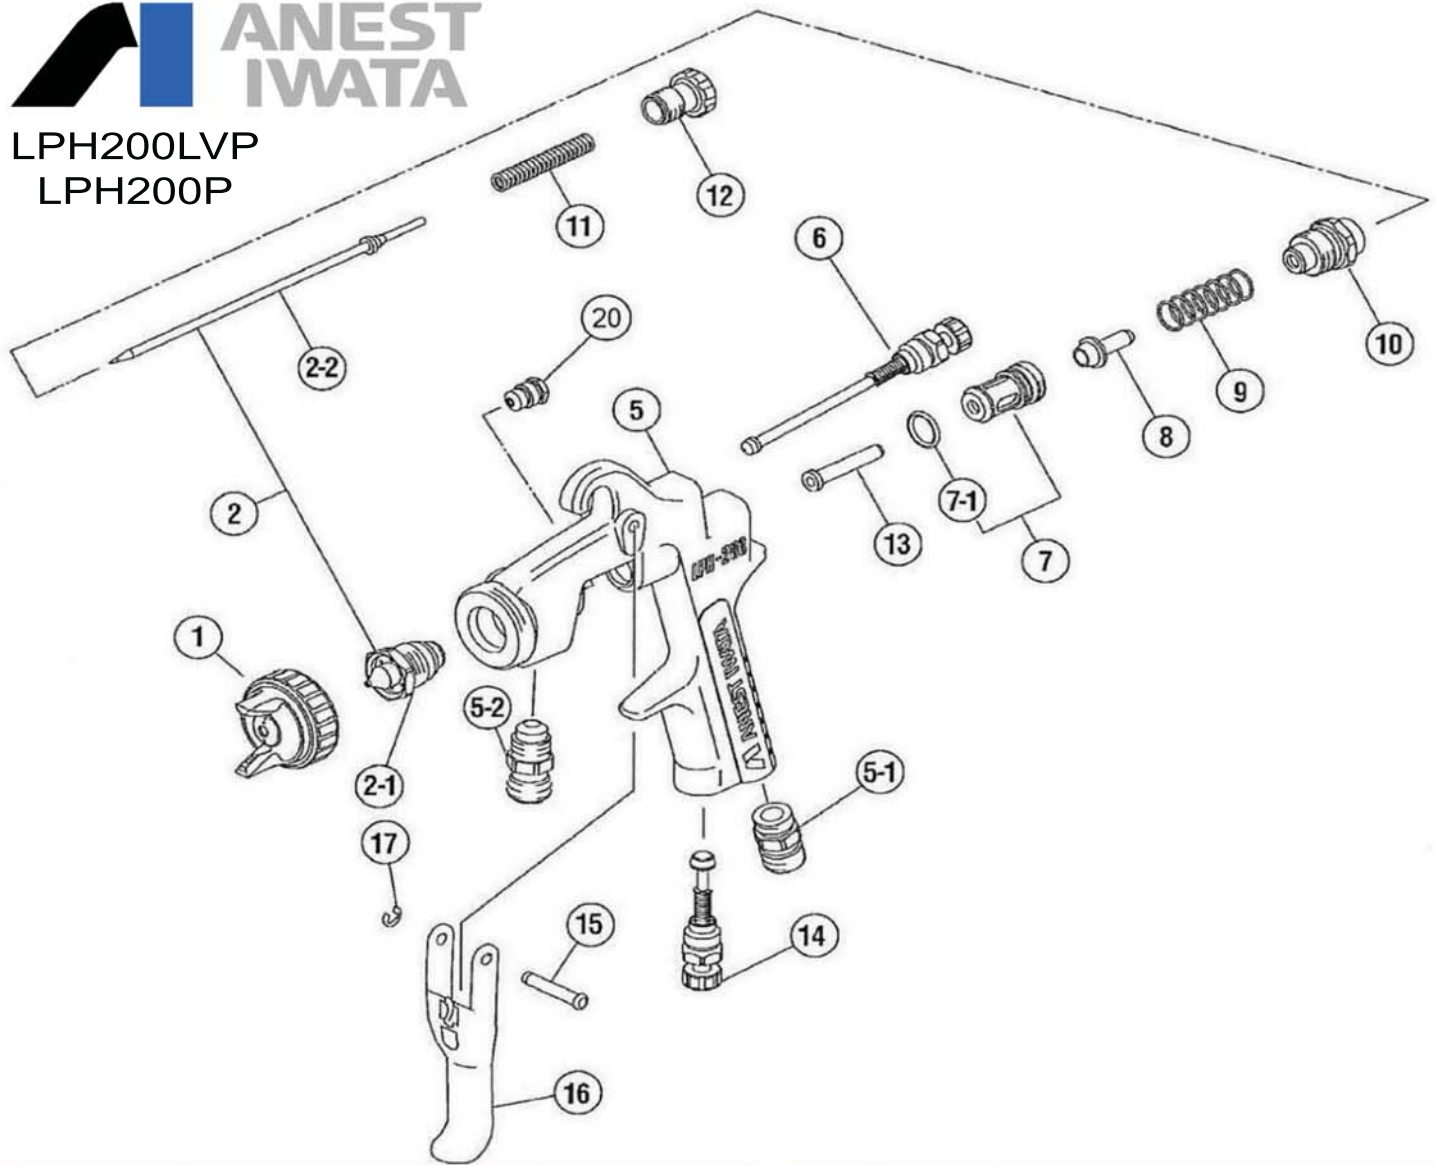

REF#	PART #	DESCRIPTION	REMARKS
1	93822601	AIR CAP SET	MARKED "G2"
1	93587601	AIR CAP SET	MARKED "LV6"
2	93859600	NOZZLE/NEEDLE SET 1.0	LPH200P
2	93858600	NOZZLE/NEEDLE SET 1.2	LPH200P
2	93860600	NOZZLE/NEEDLE SET 1.4	LPH200P
2	93593600	NOZZLE/NEEDLE SET 0.8LV	LPH200LVP
2	93594600	NOZZLE/NEEDLE SET 1.0LV	LPH200LVP
2	93595600	NOZZLE/NEEDLE SET 1.2LV	LPH200LVP
2-1		FLUID NOZZLE	SUPPLIED AS SET
2-2		FLUID NEEDLE	SUPPLIED AS SET
5	N/A	GUN BODY	
5-1	93660300	AIR NIPPLE 1/4"	
5-2	93515600	FLUID NIPPLE 3/8"	
6	93840601	PATTERN ADJUST SET	LPH200P/LPH2003
6	93898600	PATTERN ADJUST SET	LPH200LVP
N/P	93538600	GUN WRENCH	

REF#	PART #	DESCRIPTION	REMARKS
7	93843530	AIR VALVE SEAT SET	
7-1	96638008	O RING	
8	93591530	AIR VALVE	
9	93719530	AIR VALVE SPRING	
10	93844532	FLUID ADJUST GUIDE SET	
11	93593530	FLUID NEEDLE SPRING	
12	93594532	FLUID ADJUST KNOB	
13	93935430	AIR VALVE SHAFT	
14	93845531	AIR ADJUST SET	
15	93667360	TRIGGER STUD	
16	93517600	TRIGGER	
17	93912030	STOPPER (2 PACK)	
20	93765610	CARTRIDGE PACKING	
N/P	93512600	AIR CAP GASKET (BLACK)	
N/P	93708240	AIR CAP GASKET (WHITE)	
N/P	5650	REPAIR KIT (Includes Ref# 7-1,9,11,15,17,20)	
N/P Not Pictured		2018 EDITION