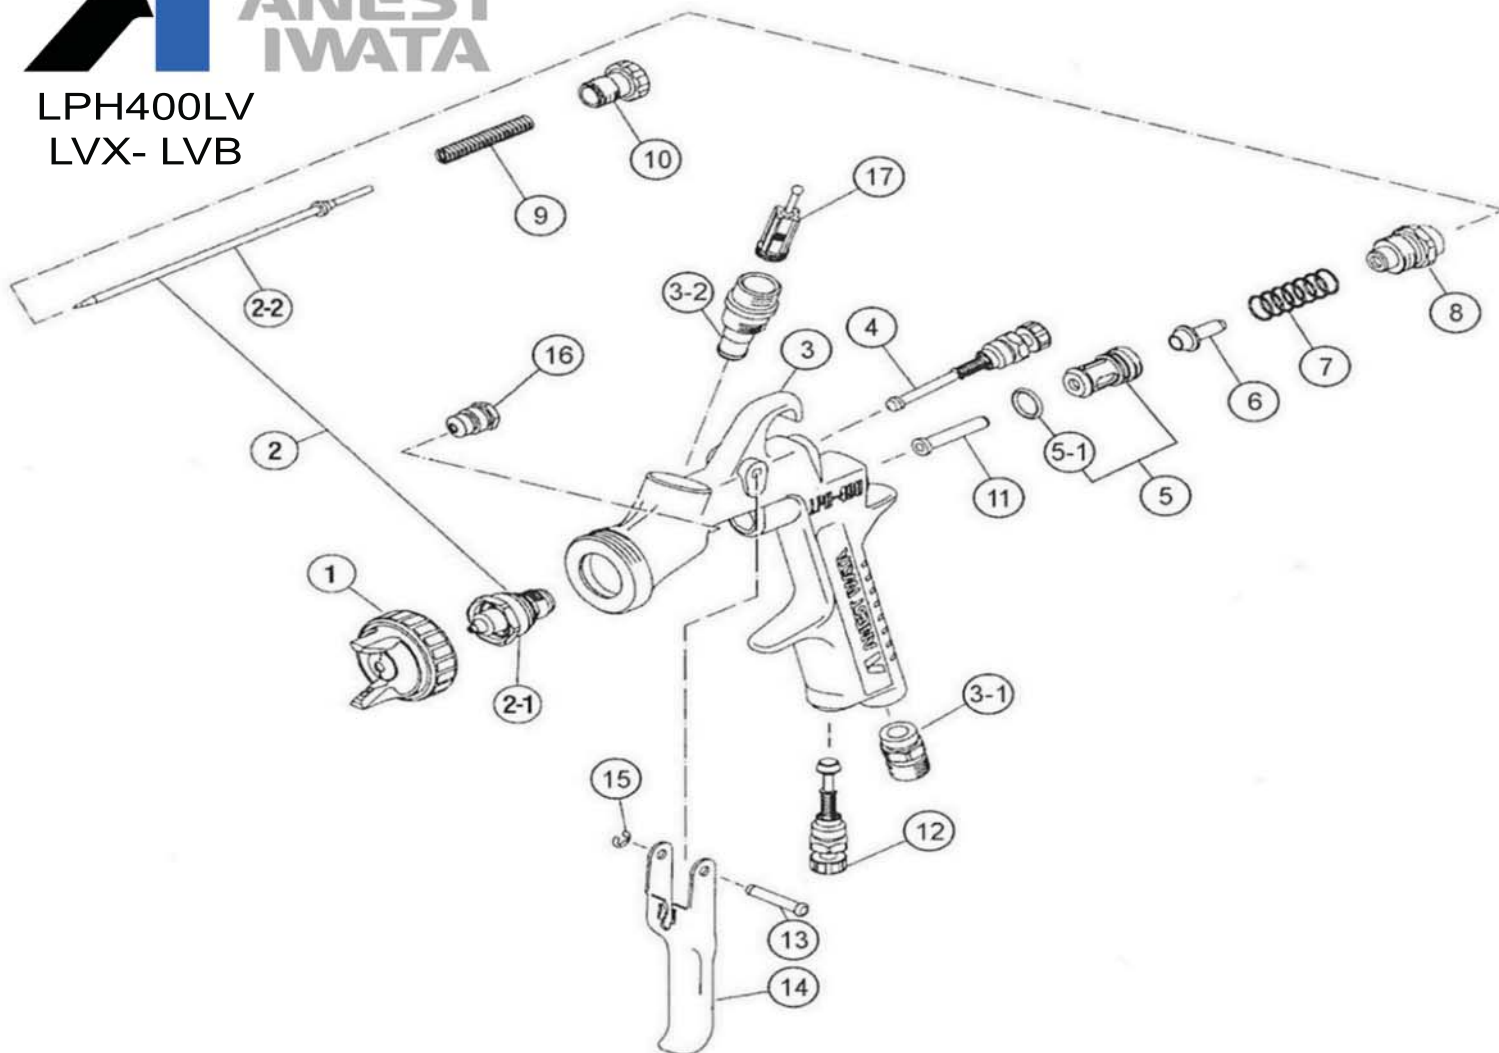

LPH400LV
LVX- LVB

REF#	PART #	DESCRIPTION	REMARKS
1	93874601	AIR CAP SET "LV"	SILVER RING
1	93524650	AIR CAP SET "LVB"	PURPLE RING
1	93548700	AIR CAP SET "LVX"	ORANGE RING
2	93880600	NOZZLE/NEEDLE SET 1.2LV	LV
2	93897600	NOZZLE/NEEDLE SET 1.3LV	LV / LVB / LVX
2	93873600	NOZZLE/NEEDLE SET 1.4LV	LV / LVB / LVX
2	93516650	NOZZLE/NEEDLE SET 1.5LV	LV / LVB / LVX
2	93882600	NOZZLE/NEEDLE SET 1.6LV	LV
2	93884600	NOZZLE/NEEDLE SET 1.8LV	LV
2-1	93552600	FLUID NOZZLE 1.2LV	MARKED 400LV/12
2-1	93896600	FLUID NOZZLE 1.3LV	MARKED 400LV/13
2-1	93547600	FLUID NOZZLE 1.4LV	MARKED 400LV/14
2-1	93515650	FLUID NOZZLE 1.5LV	MARKED 400LV/15
2-1	93553600	FLUID NOZZLE 1.6LV	MARKED 400LV/16
2-1	93554600	FLUID NOZZLE 1.8LV	MARKED 400LV/18
2-2	93829600	FLUID NEEDLE 1.2	MARKED 40012
2-2	93830600	FLUID NEEDLE 1.3/1.4/1.5/1.6	MARKED 20015
2-2	93831600	FLUID NEEDLE 1.8	MARKED 20020
N/P	93512600	AIR CAP GASKET (BLACK)	
N/P	93708240	AIR CAP GASKET (WHITE)	

REF#	PART #	DESCRIPTION
3	N/A	GUN BODY
3-1	93660300	AIR NIPPLE 1/4"
3-2	93650531	FLUID NIPPLE
4	93842601	PATTERN ADJUST SET
5	93843530	AIR VALVE SEAT SET
5-1	96638008	ORING
6	93591530	AIR VALVE
7	93719530	AIR VALVE SPRING
8	93844532	FLUID ADJUST GUIDE SET
9	93593530	FLUID NEEDLE SPRING
10	93594532	FLUID ADJUST KNOB
11	93935430	AIR VALVE SHAFT
12	93845531	AIR ADJUST SET
13	93667360	TRIGGER STUD
14	93517600	TRIGGER
15	93912030	STOPPER (2 PACK)
16	93765610	CARTRIDGE PACKING
17	93515500	FILTER (60 MESH)
N/P	93538600	GUN WRENCH
N/P	5650	REPAIR KIT (Includes Ref# 5-1,7,9,13,15,16)()
N/P Not Pictured		2018 EDITION