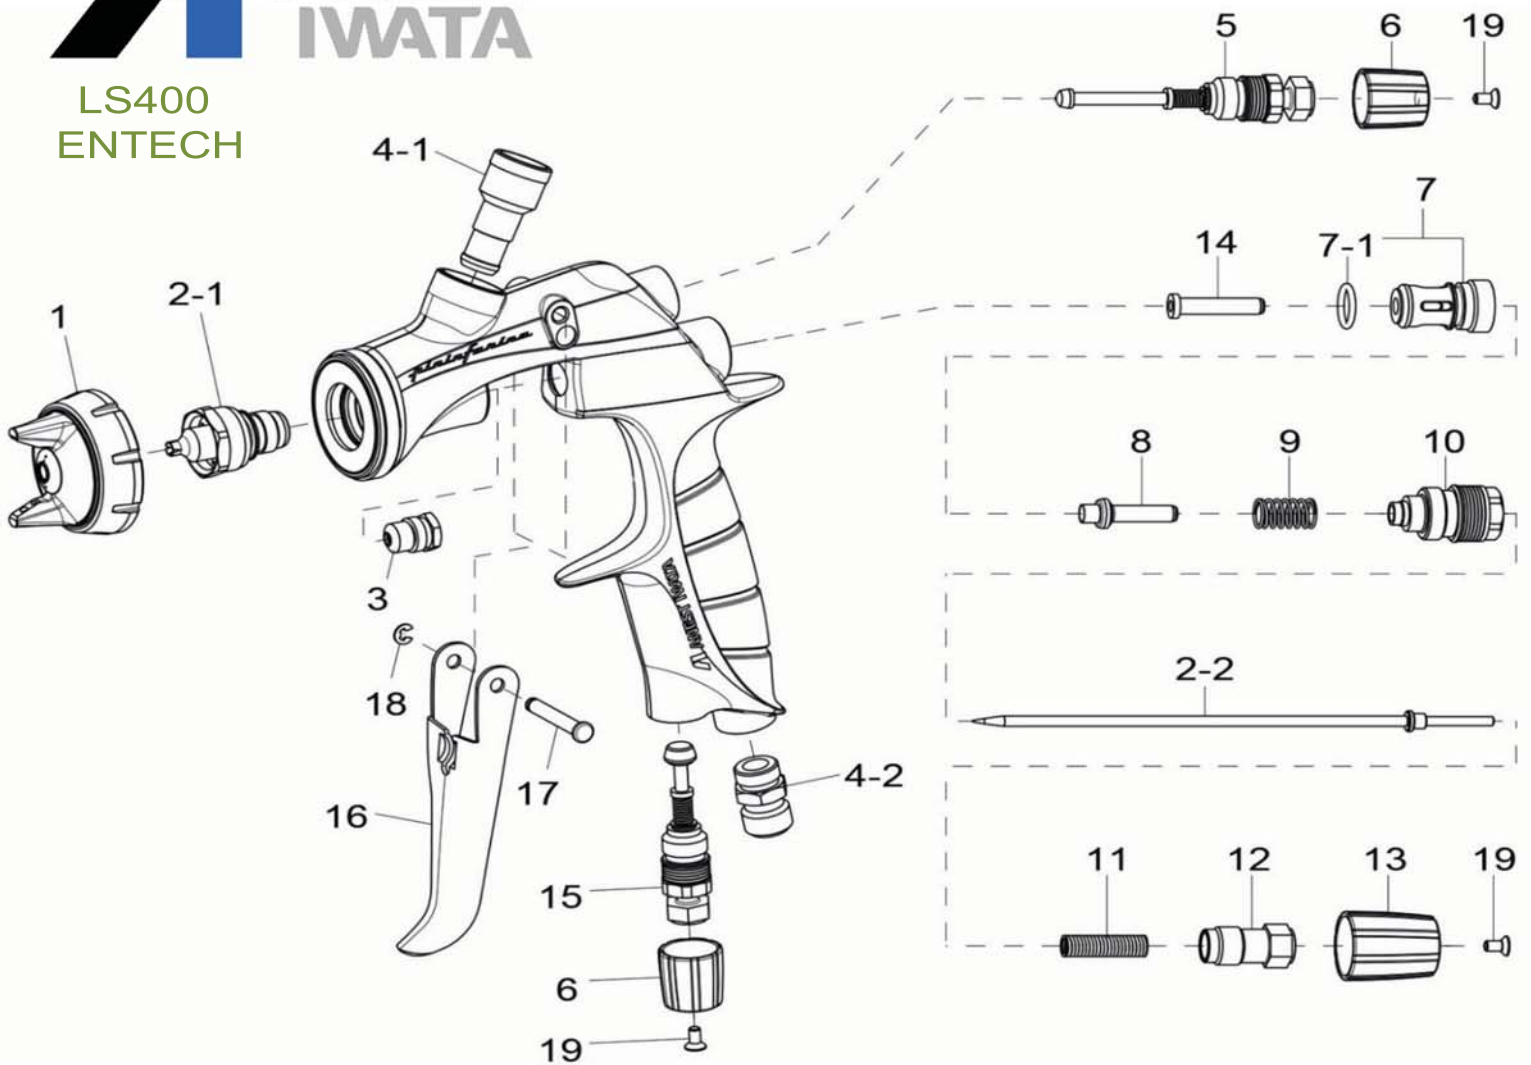

LS400
ENTECH

REF#	PART #	DESCRIPTION	REMARKS
1	93512100	LS-400 AIR CAP ASSY 05	GREEN
2-1	93512770	FLUID NOZZLE ETS 1.2	ENTECH
2-1	93512790	FLUID NOZZLE ETS 1.3	ENTECH
2-1	93513130	FLUID NOZZLE ETS 1.4	ENTECH
2-1	93513150	FLUID NOZZLE ETS 1.5	ENTECH
2-2	93829600	FLUID NEEDLE	1.2
2-2	93830600	FLUID NEEDLE	1.3, 1.4, 1.5
SET	93512760	NOZZLE NEEDLE ASSY ETS 1.2	ENTECH
SET	93512780	NOZZLE NEEDLE ASSY ETS 1.3	ENTECH
SET	93513120	NOZZLE NEEDLE ASSY ETS 1.4	ENTECH
SET	93513140	NOZZLE NEEDLE ASSY ETS 1.5	ENTECH
3	93765610	CARTRIDGE PACKING ASSY	
4-1	93505421	FLUID NIPPLE 1/4"	
4-2	93660300	AIR NIPPLE 1/4"	
5	93505432	PATTERN ADJUST ASSY	
6	93512290	ENTECH ADJUST KNOB (GREEN)	GREEN
N/P	93505341	AIR CAP GASKET (BLACK)	

REF#	PART #	DESCRIPTION
7	93843530	AIR VALVE SEAT SET
7-1	96638008	O RING
8	93505480	AIR VALVE
9	93719530	AIR VALVE SPRING
10	93505492	FLUID ADJUST GUIDE SET
11	93593530	FLUID NEEDLE SPRING
12	93505822	FLUID ADJUST SCREW SET
13	93512730	ENTECH FLUID ADJUST KNOB (GREEN)
14	93935430	AIR VALVE SHAFT
15	93505842	AIR ADJUST SET
16	93505850	TRIGGER
17	93505860	TRIGGER STUD
18	96612025	E STOPPER
19	93506970	STAR FLAT HEAD BOLT
N/P	93505330	AIR CAP GASKET (WHITE)
N/P	5652	REPAIR KIT (Includes Ref #'s 3, 7, 9, 11, 17, 18)
N/P Not Pictured		2018 EDITION