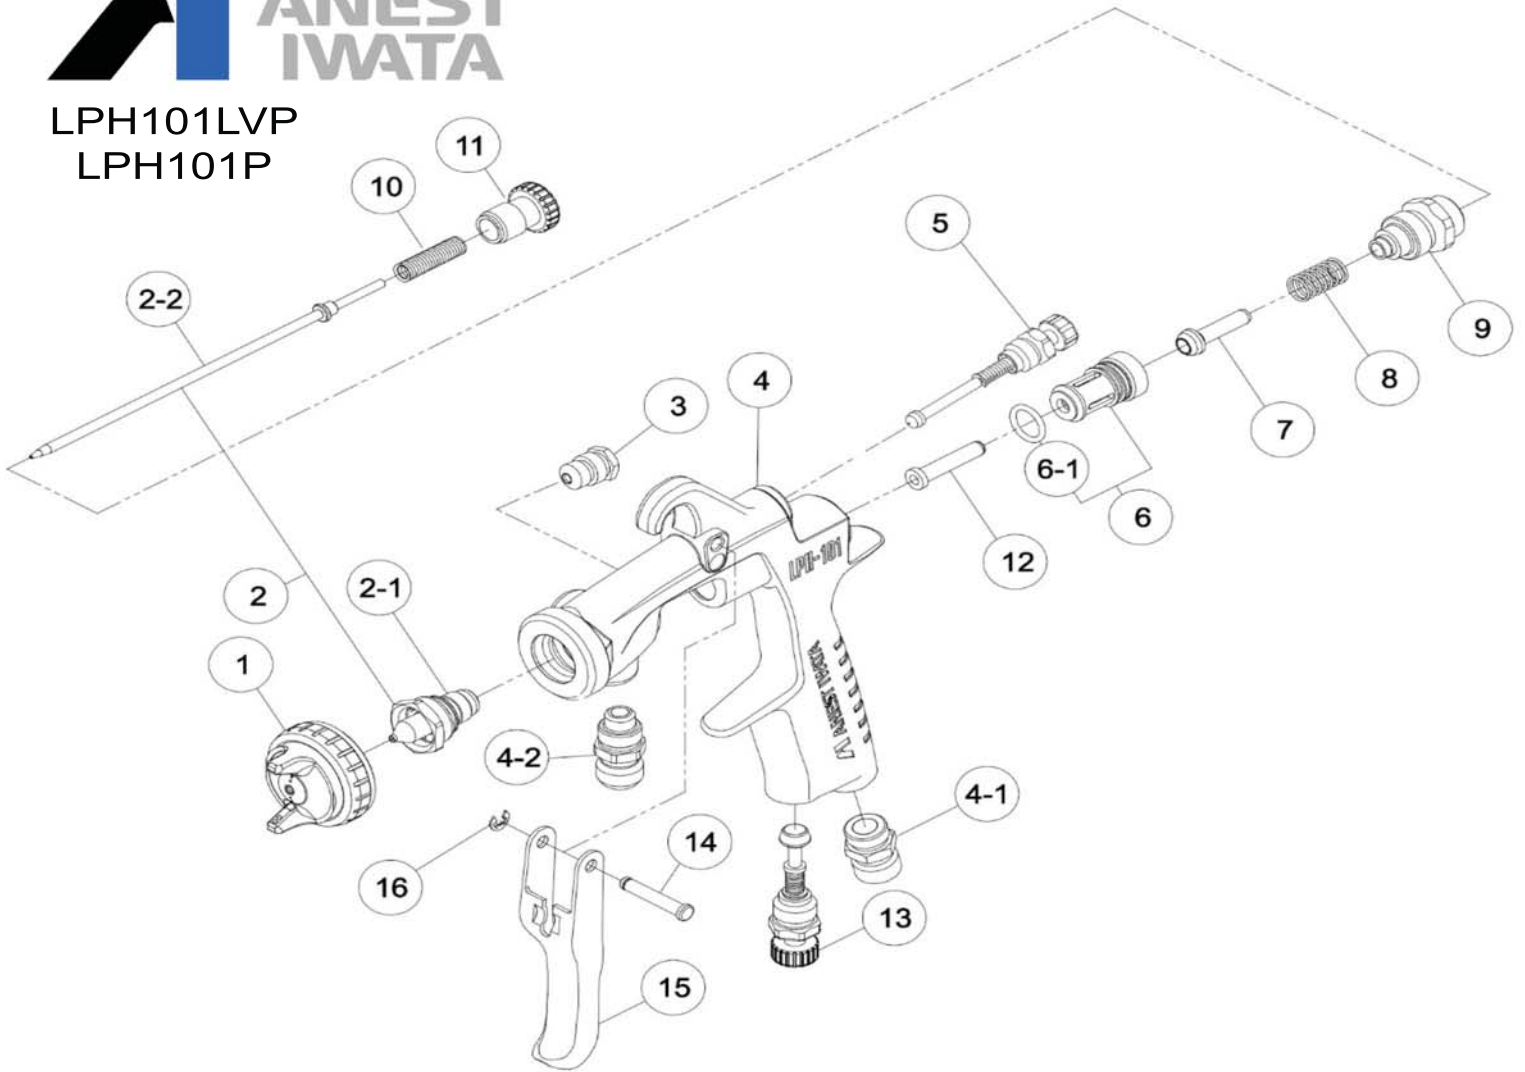

REF#	PART #	DESCRIPTION	REMARKS
1	93832532	AIR CAP MARKED "E1"	0.8P/1.0P/1.3P/1.5P
1	93811602	AIR CAP MARKED "G2"	1.2P
1	93500651	AIR CAP MARKED "LV6"	0.8LVP/1.0LVP
2	93855600	NOZZLE/NEEDLE SET 0.8P	LPH101P
2	93856600	NOZZLE/NEEDLE SET 1.0P	LPH101P
2	93857600	NOZZLE/NEEDLE SET 1.2P	LPH101P
2	93833530	NOZZLE/NEEDLE SET 1.3P	LPH101P
2	93802600	NOZZLE/NEEDLE SET 1.5P	LPH101P
2	93512650	NOZZLE/NEEDLE SET 0.8LVP	LPH101LVP
2	93502650	NOZZLE/NEEDLE SET 1.0LVP	LPH101LVP
2-1	SOLD AS SET	FLUID NOZZLE	SET
2-2	SOLD AS AET	FLUID NEEDLE	SET
3	93765610	CARTRIDGE PACKING	
4	N/A	GUN BODY	
4-1	93660300	AIR NIPPLE 1/4"	
4-2	93515600	FLUID NIPPLE 3/8"	
4-2	93584530	FLUID NIPPLE 1/4"	OPTIONAL

REF#	PART #	DESCRIPTION
5	93842531	PATTERN ADJUST SET
6	93843530	AIR VALVE SEAT SET
6-1	96638008	O RING
7	93591530	AIR VALVE
8	93719530	AIR VALVE SPRING
9	93844532	FLUID ADJUST GUIDE SET
10	93593530	FLUID NEEDLE SPRING
11	93594532	FLUID ADJUST KNOB
12	93935430	AIR VALVE SHAFT
13	93845531	AIR ADJUST SET
14	93667360	TRIGGER STUD
15	93597530	TRIGGER
16	93912030	STOPPER (2 PACK)
N/P	93576530	AIR CAP GASKET (BLACK)
N/P	93608320	AIR CAP GASKET (WHITE)
N/P	93538600	GUN WRENCH
N/P	5650	REPAIR KIT (Includes Ref# 3,6-1,8,10,14,16)

N/P Not Pictured

2018 EDITION