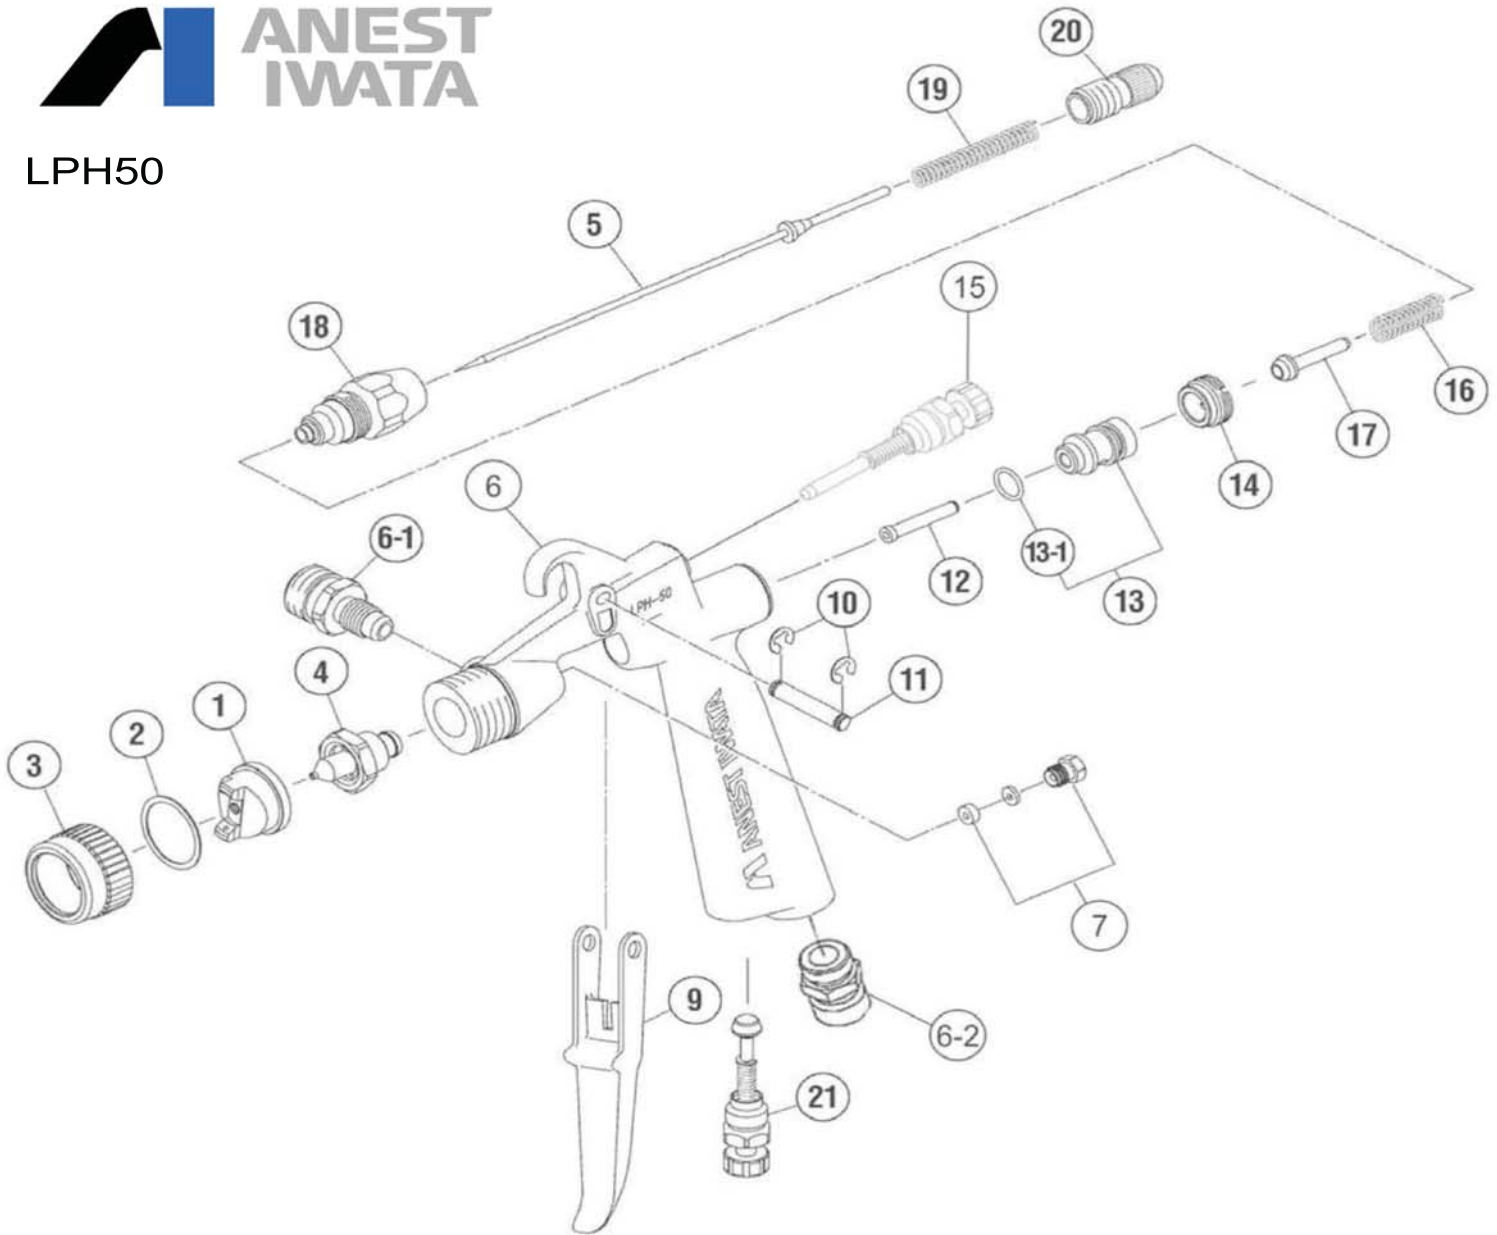

LPH50

REF#	PART #	DESCRIPTION	REMARKS
1	93557600	AIR CAP	0.4/0.6/0.8/1.0/1.2
2	93558600	AIR CAP GASKET	
3	93559600	COVER RING	
4	93570600	FLUID NOZZLE 0.4	MARKED AS L50/04
4	93568600	FLUID NOZZLE 0.6	MARKED AS L50/06
4	93560600	FLUID NOZZLE 1.0	MARKED AS L50/10
5	93891600	FLUID NEEDLE 0.4	MARKED AS I
5	93890600	FLUID NEEDLE 0.6	MARKED AS II
5	93886600	FLUID NEEDLE 1.0	MARKED AS 111
6	N/A	GUN BODY	
6-1	93753530	FLUID NIPPLE 1/4"	
6-2	93660300	AIR NIPPLE 1/4"	
7	93940890	NEEDLE PACKING SET	
9	93162890	TRIGGER	
10	93912030	STOPPER	

REF#	PART #	DESCRIPTION
11	93167890	TRIGGER STUD
12	93006880	AIR VALVE SHAFT
13	93912880	AIR VALVE SEAT SET
13-1	96638005	O RING
14	93011880	AIR VALVE SEAT SCREW
15	93888600	PATTERN ADJUST SET
16	93012880	AIR VALVE SPRING
17	93013880	AIR VALVE
18	93936880	FLUID ADJUST GUIDE SET
19	93015880	FLUID NEEDLE SPRING
20	93017880	FLUID ADJUST KNOB
21	93845531	AIR ADJUST SET
N/P	93538600	GUN WRENCH
N/P	2860	REPAIR KIT (Includes Ref# 7,10-1,21)
N/P Not Pictured		2018 EDITION