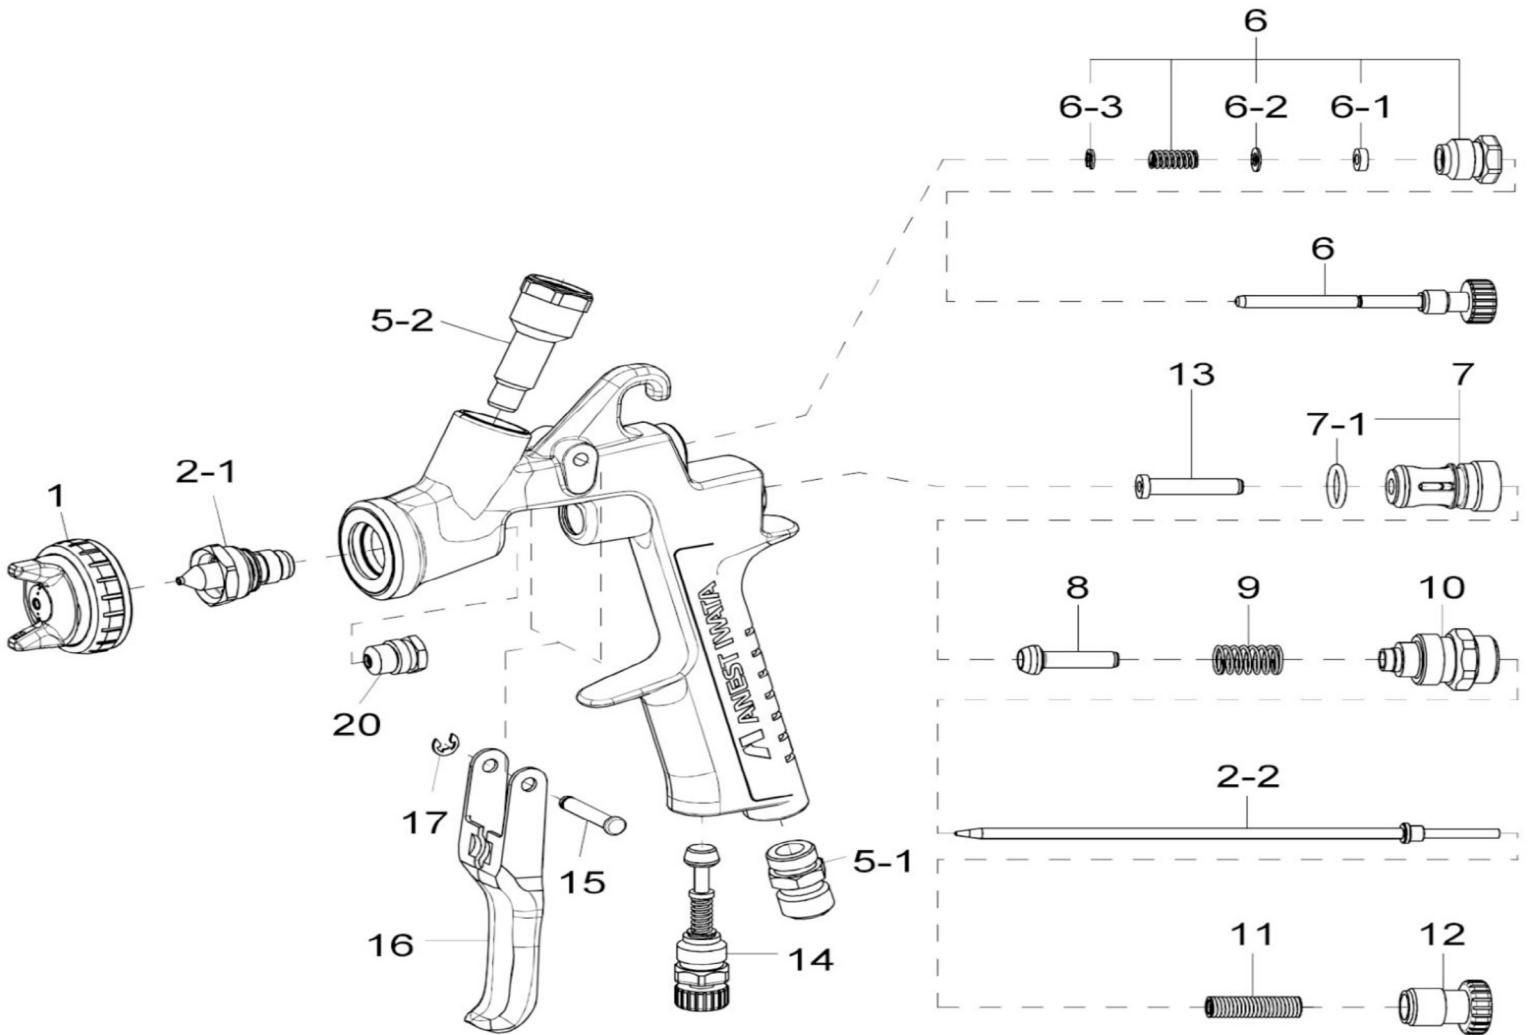

ANEST IWATA

LPH300LV

REF#	PART #	DESCRIPTION	REMARKS
1	93875602	AIR CAP "LPH101-LV"4	MARKED LPH101-LV4
2-1	93544600	FLUID NOZZLE 1.2LV	MARKED 100LV/12
2-1	93624600	FLUID NOZZLE 1.3LV	MARKED 100LV/13
2-1	93542600	FLUID NOZZLE 1.4LV	MARKED 100LV/14
2-1	93545600	FLUID NOZZLE 1.6LV	MARKED 100LV/16
2-1	93546600	FLUID NOZZLE 1.8LV	MARKED 100LV/18
2-1	93622600	FLUID NOZZLE 2.0LV	MARKED 100LV/20
2-2	93537600	FLUID NEEDLE 1.2	MARKED 10008H
2-2	93578530	FLUID NEEDLE 1.3/1.4/1.6	MARKED 10013
2-2	93703530	FLUID NEEDLE 1.8/2.0	MARKED 10018
SET	93867600	NOZZLE/NEEDLE SET 1.2LV	
SET	93623600	NOZZLE/NEEDLE SET 1.3LV	
SET	93862600	NOZZLE/NEEDLE SET 1.4LV	
SET	93869600	NOZZLE/NEEDLE SET 1.6LV	
SET	93871600	NOZZLE/NEEDLE SET 1.8LV	
SET	93621600	NOZZLE/NEEDLE SET 2.0LV	
5-1	93660300	AIR NIPPLE	
5-2	93575620	FLUID NIPPLE	
6	93577620	PATTERN ADJUST SET	
N/P	93538600	GUN WRENCH	

REF#	PART #	DESCRIPTION
6-1		STOPPER (NOT SOLD SEPERATELY)
6-2		WASHER (NOT SOLD SEPERATELY)
6-3		BACK RING (NOT SOLD SEPERATELY)
7	93843530	AIR VALVE SEAT SET
7-1	96638008	O RING
8	93591530	AIR VALVE
9	93719530	AIR VALVE SPRING
10	93844532	FLUID ADJUST GUIDE SET
11	93593530	FLUID NEEDLE SPRING
12	93594532	FLUID ADJUST KNOB
13	93935430	AIR VALVE SHAFT
14	93845531	AIR ADJUST SET
15	93667360	TRIGGER STUD
16	93597530	TRIGGER
17	93912030	STOPPER (2 PACK)
20	93765610	CARTRIDGE PACKING
N/P	93576530	AIR CAP GASKET (BLACK)
N/P	93608320	AIR CAP GASKET (WHITE)
N/P	5650	REPAIR KIT (Includes Ref# 7-1,9,11,15,17,20)
N/P Not Pictured		2018 EDITION