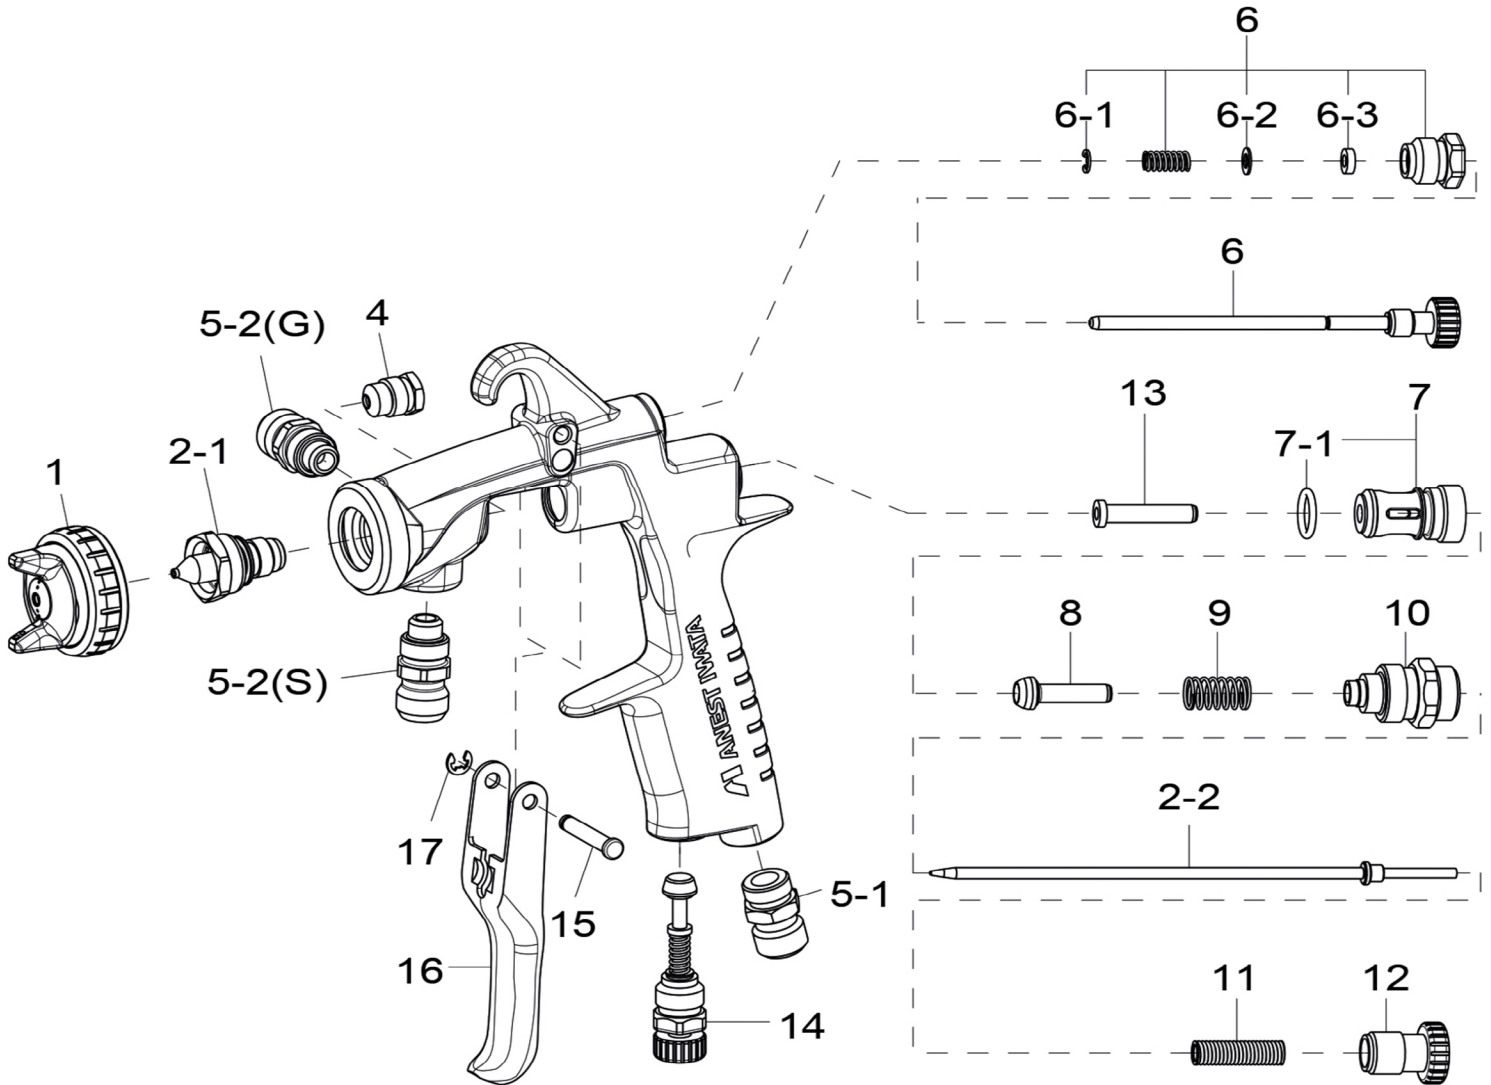

# ANEST IWATA

LPH101LVG | LPH101LVS

REF#	PART #	DESCRIPTION	REMARKS
1	93875602	AIR CAP (GRAVITY/SIPHON)	MARKED "LV4"
2	93867600	NOZZLE/NEEDLE SET 1.2LV	GRAVITY
2	93862600	NOZZLE/NEEDLE SET 1.4LV	GRAVITY/SIPHON
2	93869600	NOZZLE/NEEDLE SET 1.6LV	GRAVITY/SIPHON
2	93871600	NOZZLE/NEEDLE SET 1.8LV	GRAVITY
2-1	93544600	FLUID NOZZLE 1.2LV	MARKED 100LV/12
2-1	93542600	FLUID NOZZLE 1.4LV	MARKED 100LV/14
2-1	93545600	FLUID NOZZLE 1.6LV	MARKED 100LV/16
2-1	93546600	FLUID NOZZLE 1.8LV	MARKED 100LV/18
2-2	93537600	FLUID NEEDLE 1.2	MARKED 10008H
2-2	93578530	FLUID NEEDLE 1.4/1.5/1.6	MARKED 10013
2-2	93703530	FLUID NEEDLE 1.8	MARKED 10018
4	93765610	CARTRIDGE PACKING	
5-1	93660300	AIR NIPPLE 1/4"	
5-2	93584530	FLUID NIPPLE 1/4"	GRAVITY/SIPHON
6	93842531	PATTERN ADJUST SET	

REF#	PART #	DESCRIPTION
7	93843530	AIR VALVE SEAT SET
7-1	96638008	O RING
8	93591530	AIR VALVE
9	93719530	AIR VALVE SPRING
10	93844532	FLUID ADJUST GUIDE SET
11	93593530	FLUID NEEDLE SPRING
12	93594532	FLUID ADJUST KNOB
13	93935430	AIR VALVE SHAFT
14	93845531	AIR ADJUST SET
15	93667360	TRIGGER STUD
16	93597530	TRIGGER
17	93912030	STOPPER (2 PACK)
N/P	93576530	AIR CAP GASKET (BLACK)
N/P	93608320	AIR CAP GASKET (WHITE)
N/P	93538600	GUN WRENCH
N/P	5650	REPAIR KIT (Includes Ref# 3,6-1,8,10,14,16)
*N/P Not Pictured*		2018 EDITION