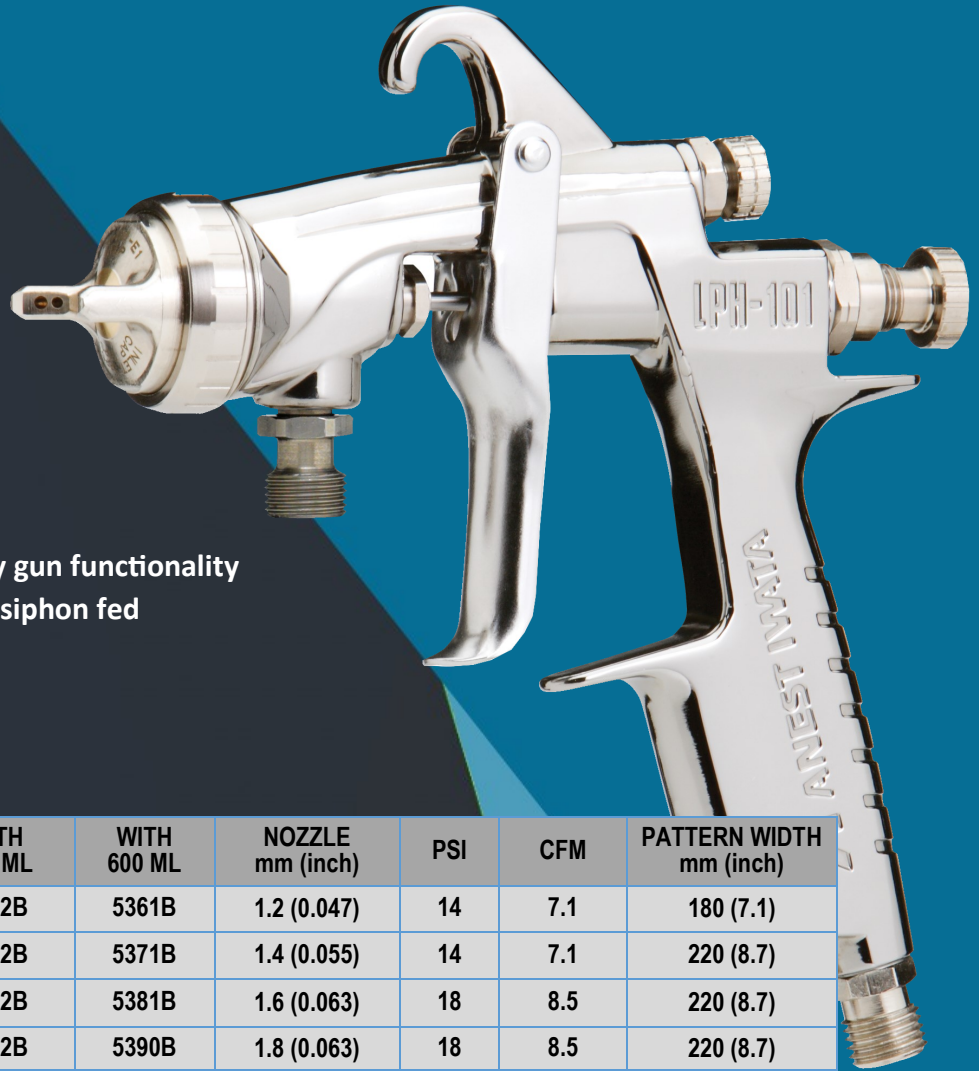

**LPH101LVG
LPH101LVS
GRAVITY/SIPHON FED**

- Compact in size with full size spray gun functionality
- Available in side mount gravity or siphon fed
- Lightweight for reduced fatigue
- HVLP

MODEL	GUN ONLY	WITH 400 ML	WITH 600 ML	NOZZLE mm (inch)	PSI	CFM	PATTERN WIDTH mm (inch)
LPH101-124LVG	5360B	5362B	5361B	1.2 (0.047)	14	7.1	180 (7.1)
LPH101-144LVG	5370B	5372B	5371B	1.4 (0.055)	14	7.1	220 (8.7)
LPH101-164LVG	5380B	5382B	5381B	1.6 (0.063)	18	8.5	220 (8.7)
LPH101-184LVG	5390B	5392B	5390B	1.8 (0.063)	18	8.5	220 (8.7)
MODEL	GUN ONLY	WITH 700 ML	WITH 1000 ML	NOZZLE mm (inch)	PSI	CFM	PATTERN WIDTH mm (inch)
LPH101-144LVS	5375B	5376B	5377B	1.4 (0.055)	14	7.0	180 (7.1)
LPH101-164LVS	5385B	5386B	5387B	1.6 (0.063)	14	7.0	190 (7.5)