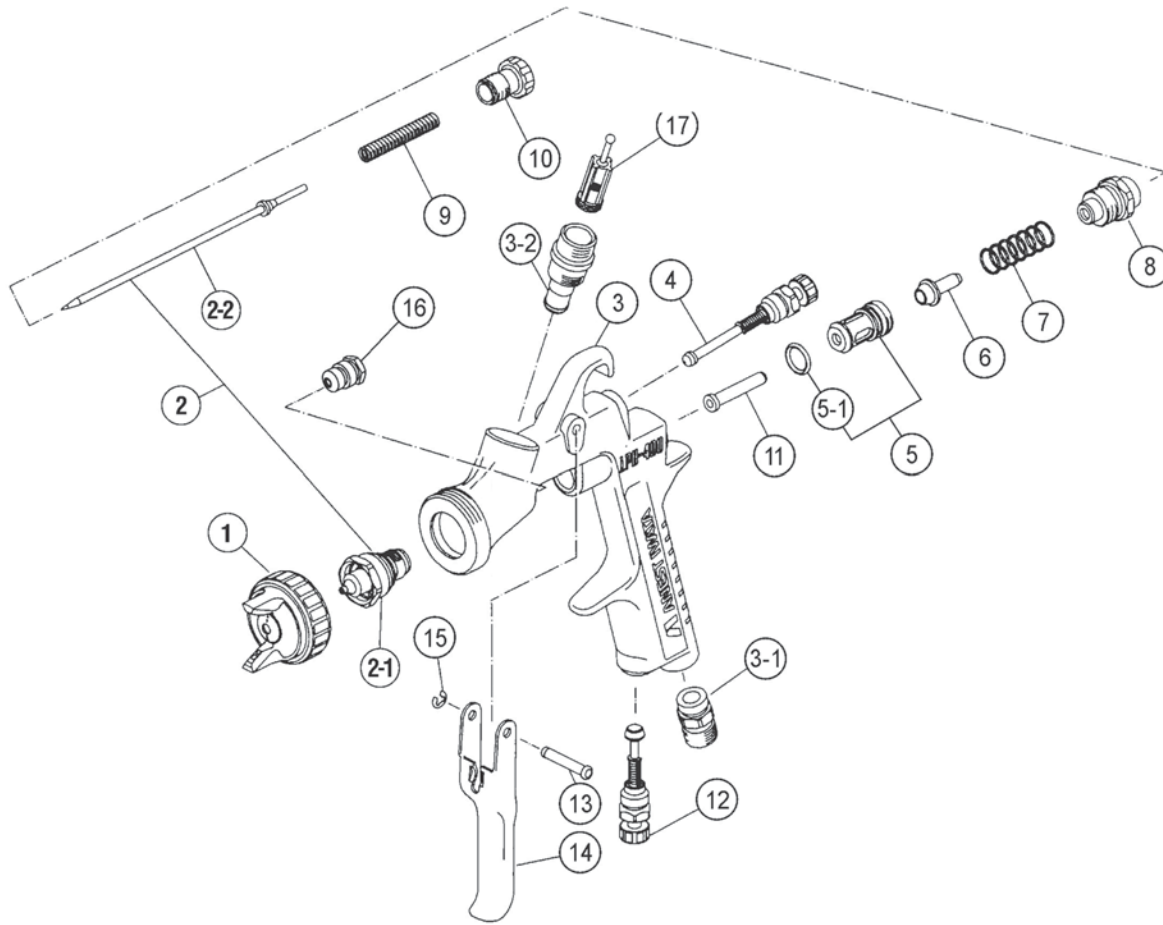

### TECHNICAL

W-400-LV-WBX NORTH AMERICAN EXCLUSIVE						
W-400-LV-WBX	1.2	W-400 LV4 (RED)	1.4/20	10.5	100	250
W-400-LV-WBX	1.3				140	270
W-400-LV-WBX	1.4				155	290
W-400-LV-WBX	1.5				170	300
W-400-LV-WBX	1.6				185	305
W-400-LV-WBX	1.8				235	325

• Air Nipple: G1/4" • Fluid Nipple: M16 X 1.5m

Red air cap marked max 20 psi /W-400-LV indicates compliant model specifically intended for use in North America. No other model marked with "WBX" or marketed under the WBX Series has been approved for use in the United States by any environmental agency or governing body. Use of any non-compliant spray equipment in a regulated area can lead to costly fines and additional penalties for the individual user and their employer.

### SPARE PARTS

Ref.	Code	Description	
1		AIR CAP SET	
2		NOZZLE + NEEDLE SET	
3-1	93660300	AIR NIPPLE	1/4"
3-2	93650531	FLUID NIPPLE	M16X1.5
4	93842601	PATTERN ADJ. SET	
5	93843530	AIR VALVE SEAT SET	
5-1	96638008	O RING	
6	93591530	AIR VALVE	
7	93719530	AIR VALVE SPRING	
8	93844532	FLUID ADJUST GUIDE SET	
9	93593530	FLUID NEEDLE SPRING	
10	93594532	FLUID ADJUST KNOB	
11	93935430	AIR VALVE SHAFT	
12	93845531	AIR ADJUST SET	
13	93667360	TRIGGER STUD	
14	93517600	TRIGGER	
15	93912030	STOPPER	(2 PCS./1PK.)
16	93765610	CARTRIDGE PACKING	
17	93515500	FILTER	60 MESH